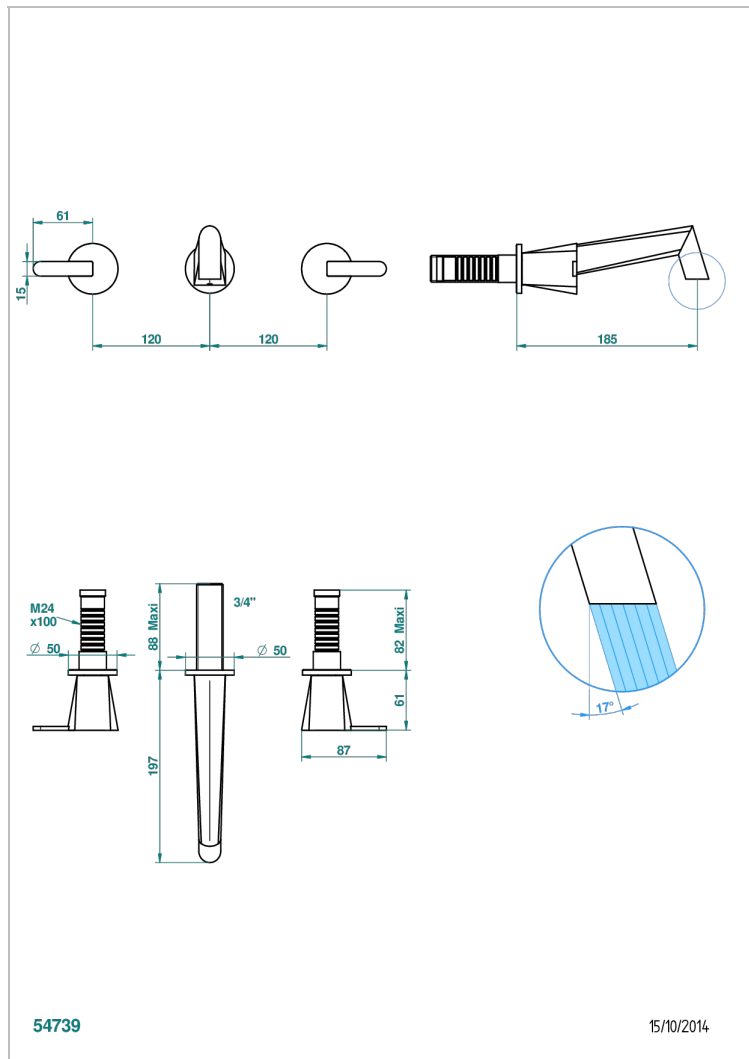

METAMORPHOSE WITH LEVER HANDLES

G6B-41GB

Trim for wall mounted 3-hole bath set only

CHARACTERISTIC

- Métamorphose with lever handles
- Trim for wall mounted 3-hole bath set only

RELATED SKU'S

- Ref. G00-40AM/US Rough parts for wall set (one counter clockwise and one clockwise cartridges)