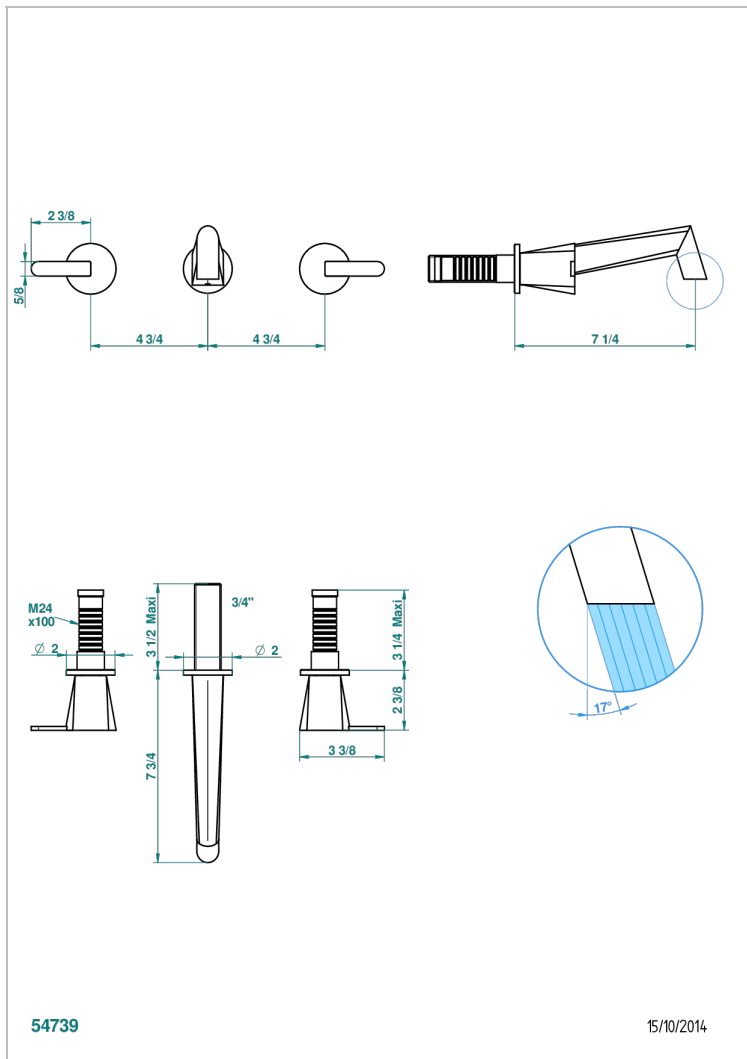

METAMORPHOSE WITH LEVER HANDLES

G6B-41GB

Trim for wall mounted 3-hole bath set only

54739

15/10/2014

CHARACTERISTIC

- Métamorphose with lever handles
- Trim for wall mounted 3-hole bath set only

RELATED SKU'S

- Ref. G00-40AM/US Rough parts for wall set (one counter clockwise and one clockwise cartridges)

AVAILABLE FINITIONS

Black ceram - D30
Blush PVD - H62
Brass color PVD - H49
Brown bronze color PVD - F33
Chrome polished - A02
Copper antique matt, coated - H07