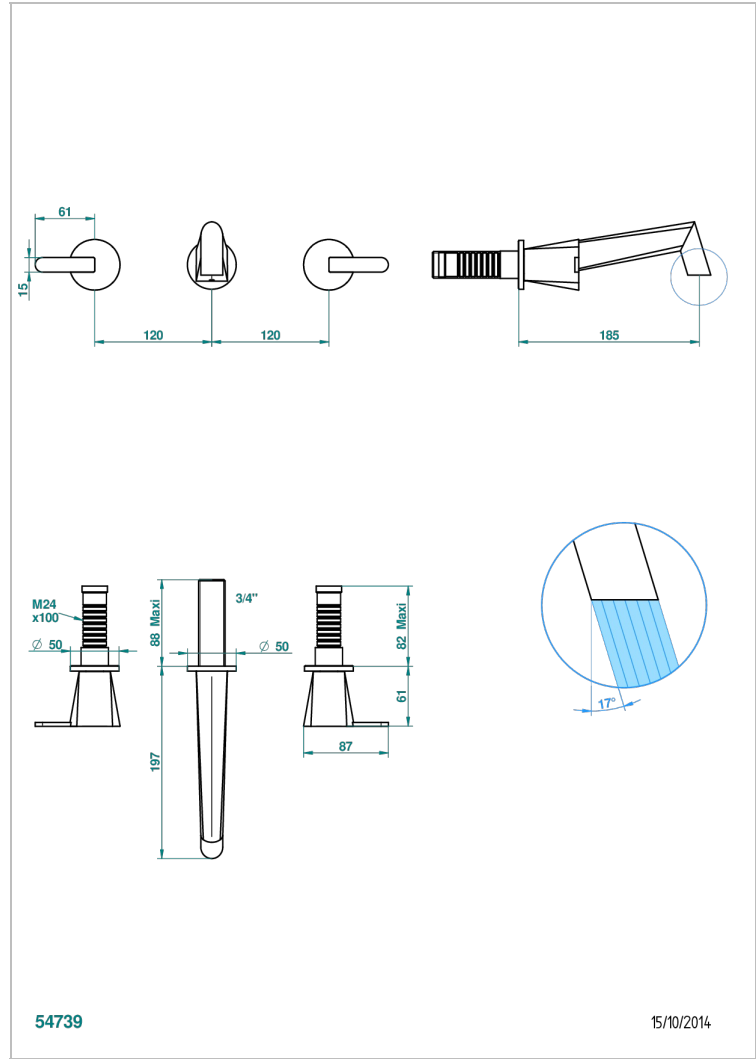

METAMORPHOSE WITH LEVER

G6B-41GB

Trim only for wall mounted 3-hole bath mixer

54739

15/10/2014

CHARACTERISTIC

- Métamorphose with lever
- Trim only for wall mounted 3-hole bath mixer

RELATED SKU'S

- Ref. G00-40AC Rough parts for wall mounted 3 hole mixer, cross handle version
- Ref. G00-40AM Rough parts for wall mounted 3 hole mixer, lever handle version

AVAILABLE FINITIONS

Antique nickel - H28
Black ceram - D30
Blush PVD - H62
Brass color PVD - H49
Brown bronze color PVD - F33
Gold color PVD - H52

Nickel color PVD - H55
Polished chrome (color finish) - A02
Polished gold (color finish) - F01
Polished nickel - B01
Soft gold - F30
Soft matt gold - F31

Umber PVD - H66
Varnished matt antique red copper (color finish) - H07