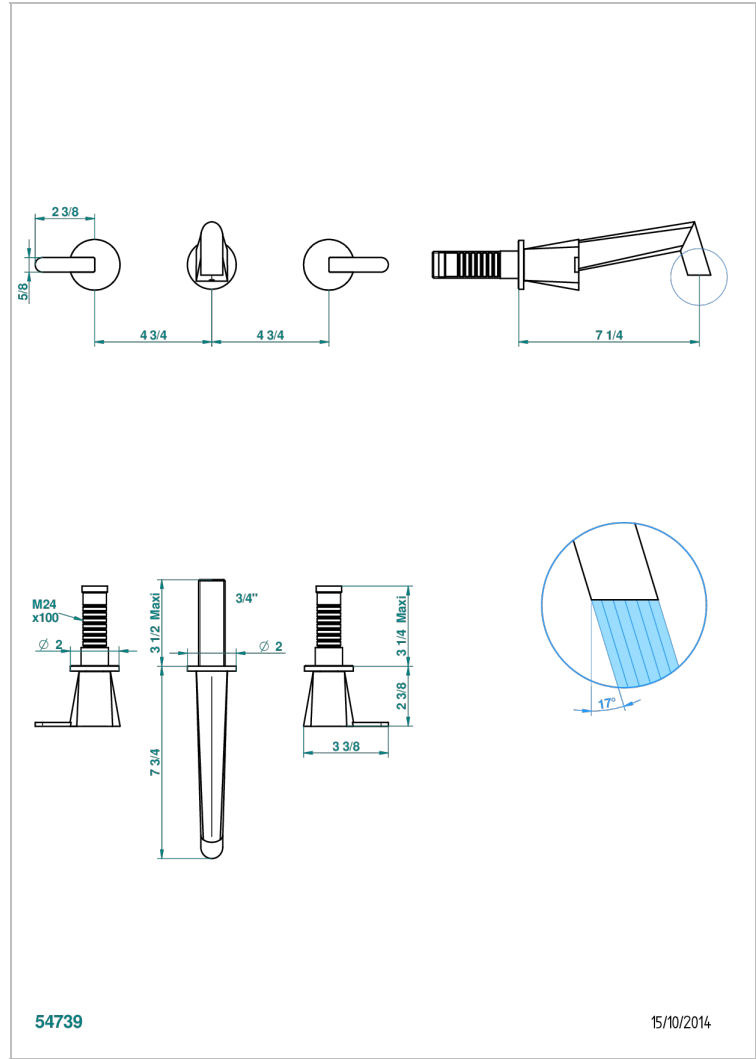

METAMORPHOSE WITH LEVER

G6B-41GB

Trim only for wall mounted 3-hole bath mixer

CHARACTERISTIC

- Métamorphose with lever
- Trim only for wall mounted 3-hole bath mixer

RELATED SKU'S

- Ref. G00-40AC Rough parts for wall mounted 3 hole mixer, cross handle version
- Ref. G00-40AM Rough parts for wall mounted 3 hole mixer, lever handle version

Umber PVD - H66
Varnished matt antique red copper (color finish) - H07