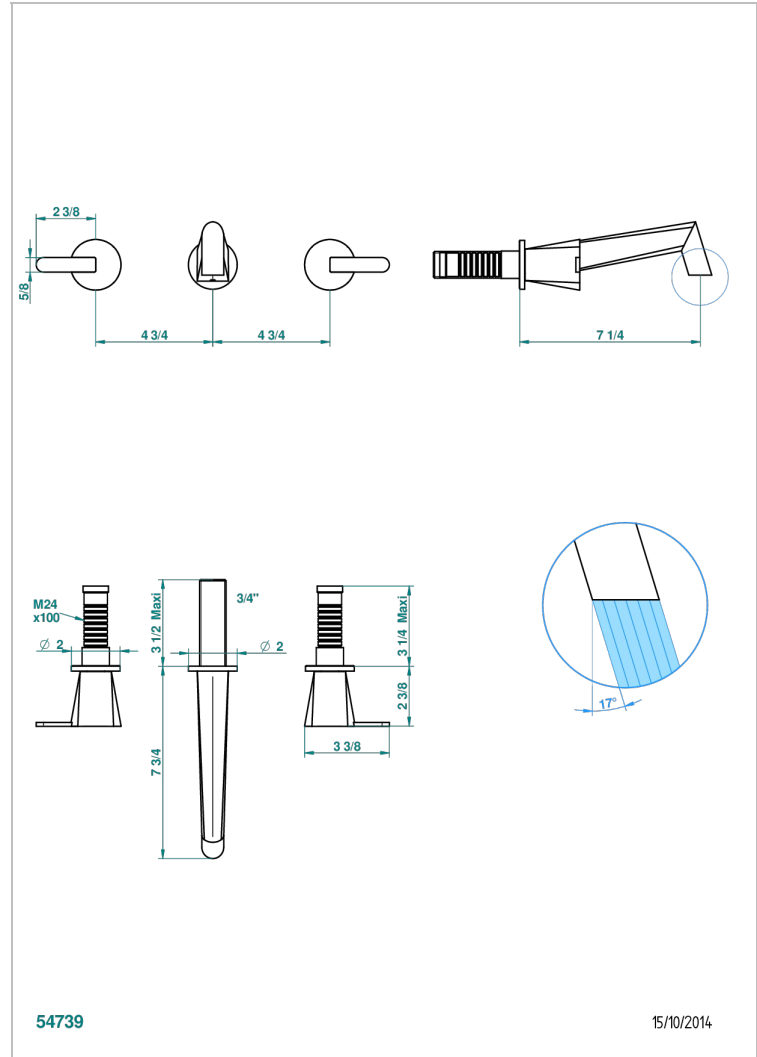

METAMORPHOSE WITH LEVER

G6B-41GB

Trim only for wall mounted 3-hole bath mixer

54739

15/10/2014

CHARACTERISTIC

- Métamorphose with lever
- Trim only for wall mounted 3-hole bath mixer

RELATED SKU'S

- Ref. G00-40AC Rough parts for wall mounted 3 hole mixer, cross handle version
- Ref. G00-40AM Rough parts for wall mounted 3 hole mixer, lever handle version

AVAILABLE FINITIONS

Antique nickel - H28
Black ceram - D30
Blush PVD - H62
Brass color PVD - H49
Brown bronze color PVD - F33
Gold color PVD - H52