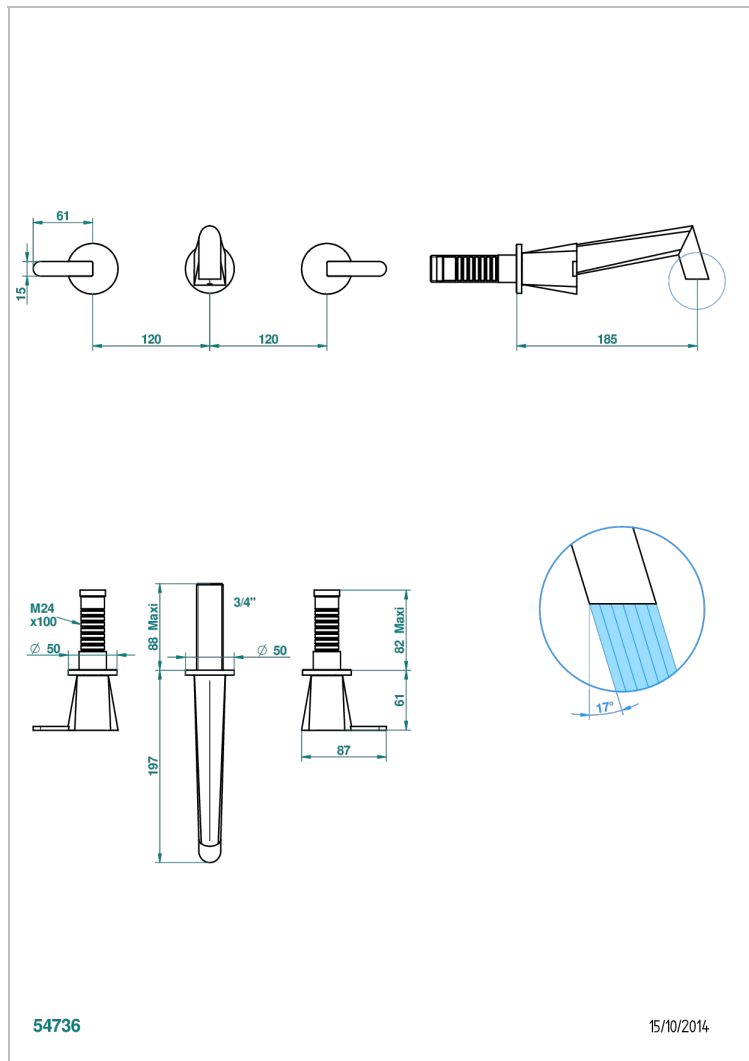

METAMORPHOSE WITH LEVER HANDLES

G6B-40GBUS

Trim for wall mounted 3-hole lavatory set only

54736

15/10/2014

CHARACTERISTIC

- Métamorphose with lever handles
- Trim for wall mounted 3-hole lavatory set only

TECHNICAL SPECS

- Recommandé : 3 bars (max. 5 bars) - Advised : 43,5 psi (max. 72 psi)
- 5,7 l/min à 3 bars (1.5 gpm at 43.5 psi)

RELATED SKU'S

- Ref. G00-40AM/US Rough parts for wall set (one counter clockwise and one clockwise cartridges)