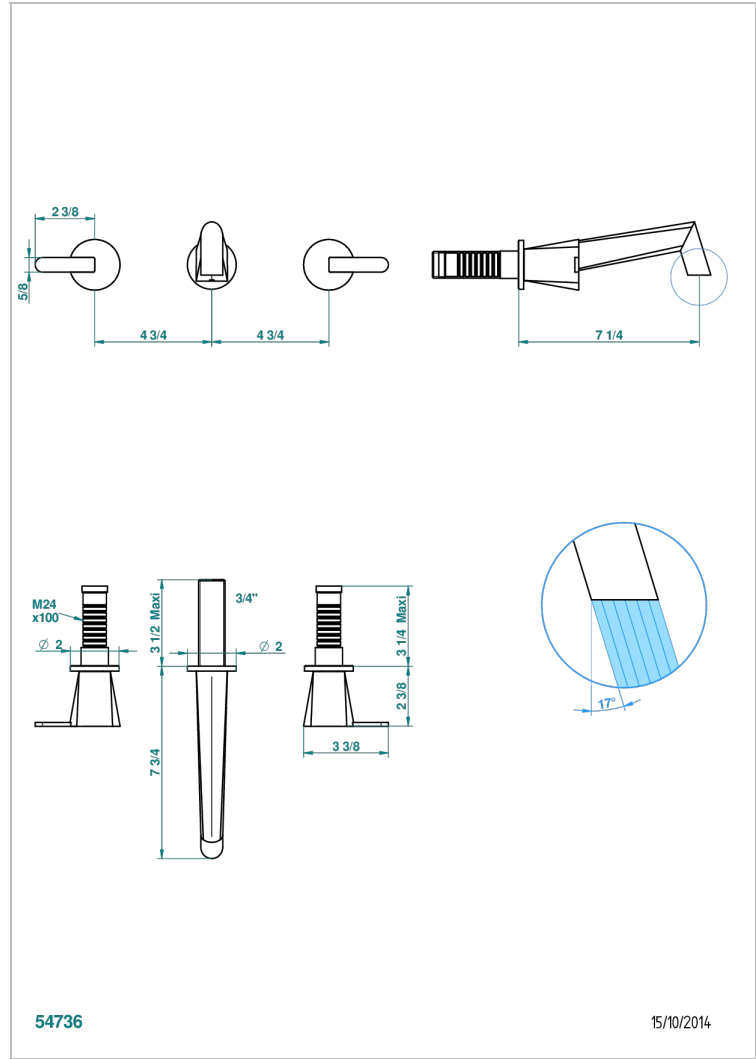

METAMORPHOSE WITH LEVER HANDLES

G6B-40GBUS

Trim for wall mounted 3-hole lavatory set only

54736

15/10/2014

CHARACTERISTIC

- Métamorphose with lever handles
- Trim for wall mounted 3-hole lavatory set only

TECHNICAL SPECS

- Recommandé : 3 bars (max. 5 bars) - Advised : 43,5 psi (max. 72 psi)
- 5,7 l/min à 3 bars (1.5 gpm at 43.5 psi)

RELATED SKU'S

- Ref. G00-40AM/US Rough parts for wall set (one counter clockwise and one clockwise cartridges)