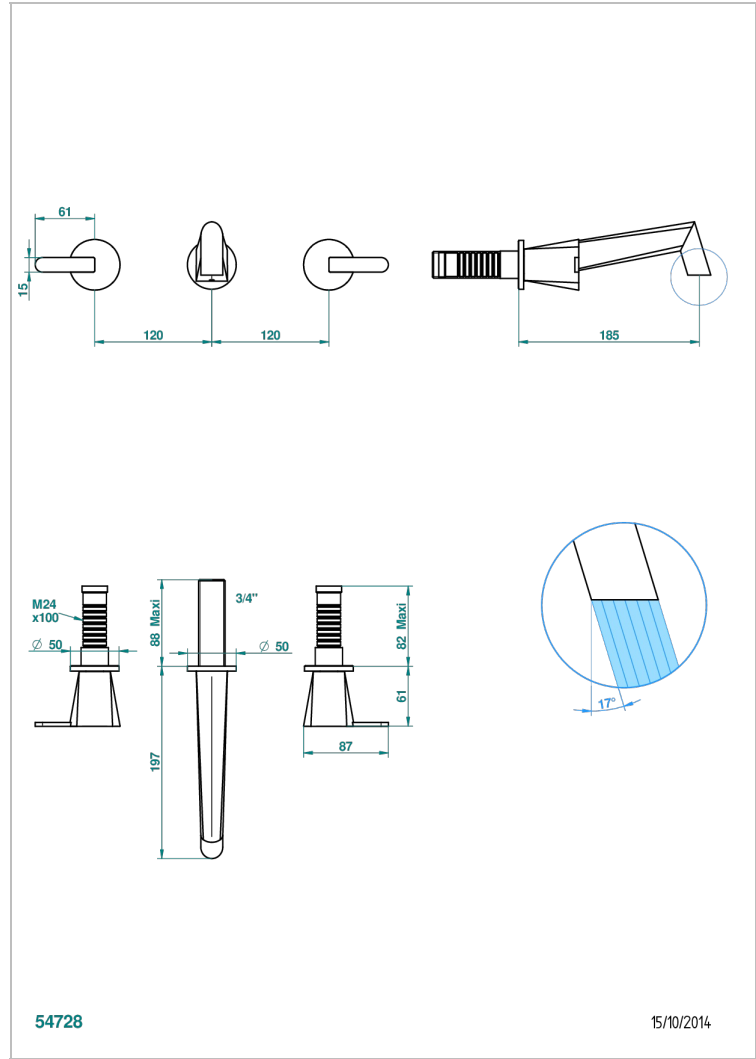

METAMORPHOSE WITH LEVER

G6B-40GB

Trim only for wall mounted 3-hole basin mixer

CHARACTERISTIC

- Métamorphose with lever
- Trim only for wall mounted 3-hole basin mixer

TECHNICAL SPECS

- Recommandé : 3 bars (max. 5 bars) - Advised : 43,5 psi (max. 72 psi)
- 8,3 l/min à 3 bars (2.2 gpm at 43.5 psi)

RELATED SKU'S

- Ref. G00-40AC Rough parts for wall mounted 3 hole mixer, cross handle version
- Ref. G00-40AM Rough parts for wall mounted 3 hole mixer, lever handle version

AVAILABLE FINITIONS

Antique nickel - H28
Black ceram - D30
Blush PVD - H62
Brass color PVD - H49
Brown bronze color PVD - F33
Gold color PVD - H52

Nickel color PVD - H55
Polished chrome (color finish) - A02
Polished gold (color finish) - F01
Polished nickel - B01
Soft gold - F30
Soft matt gold - F31

Umber PVD - H66
Varnished matt antique red copper (color finish) - H07