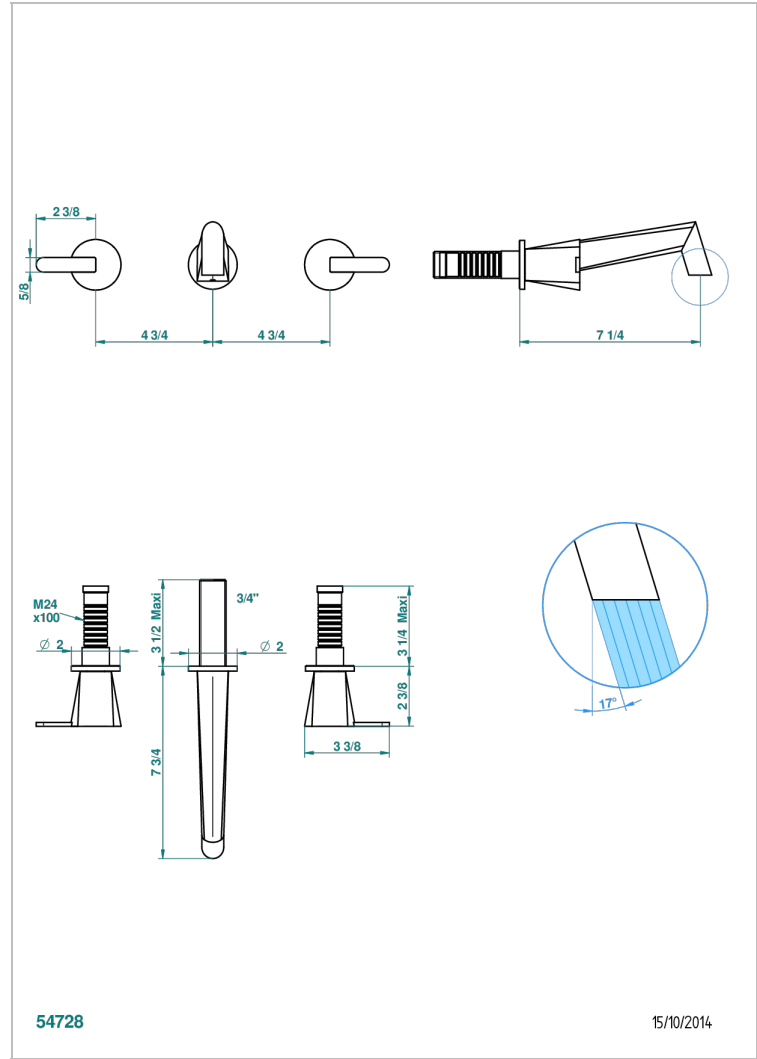

METAMORPHOSE WITH LEVER

G6B-40GB

Trim only for wall mounted 3-hole basin mixer

CHARACTERISTIC

- Métamorphose with lever
- Trim only for wall mounted 3-hole basin mixer

TECHNICAL SPECS

- Recommandé : 3 bars (max. 5 bars) - Advised : 43,5 psi (max. 72 psi)
- 8,3 l/min à 3 bars (2.2 gpm at 43.5 psi)

RELATED SKU'S

- Ref. G00-40AC Rough parts for wall mounted 3 hole mixer, cross handle version
- Ref. G00-40AM Rough parts for wall mounted 3 hole mixer, lever handle version

AVAILABLE FINITIONS

Antique nickel - H28
Black ceram - D30
Blush PVD - H62
Brass color PVD - H49
Brown bronze color PVD - F33
Gold color PVD - H52