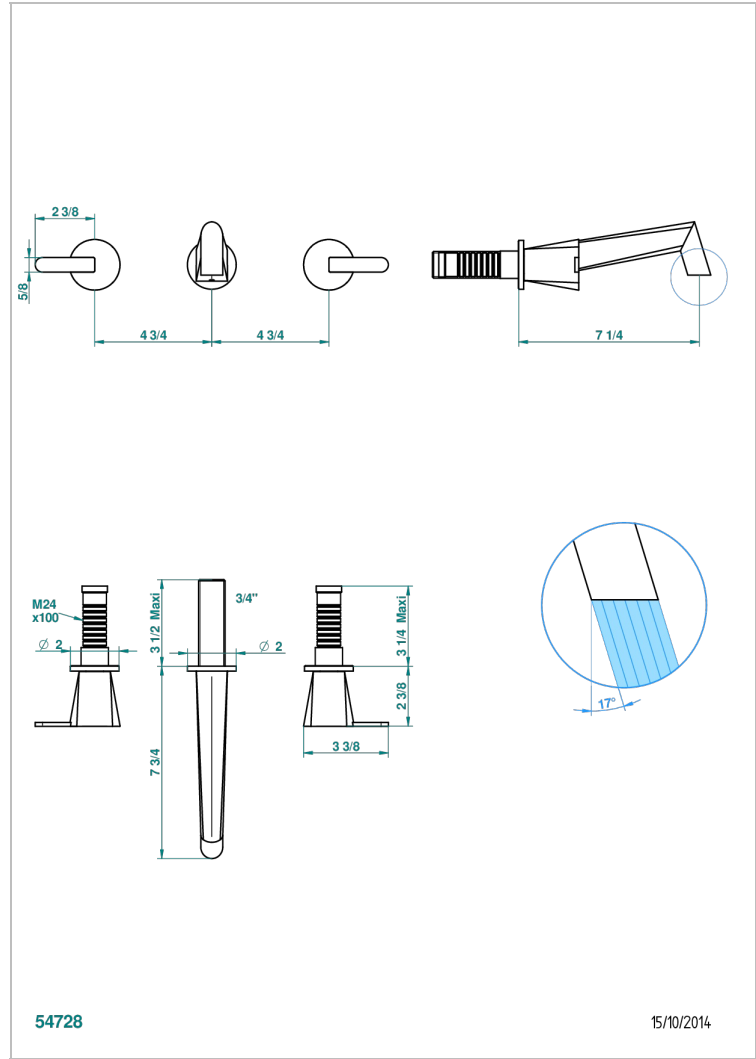

# METAMORPHOSE WITH LEVER

G6B-40GB

Trim only for wall mounted 3-hole basin mixer

## CHARACTERISTIC

- Métamorphose with lever
- Trim only for wall mounted 3-hole basin mixer

## RELATED SKU'S

- Ref. G00-40AC Rough parts for wall mounted 3 hole mixer, cross handle version
- Ref. G00-40AM Rough parts for wall mounted 3 hole mixer, lever handle version