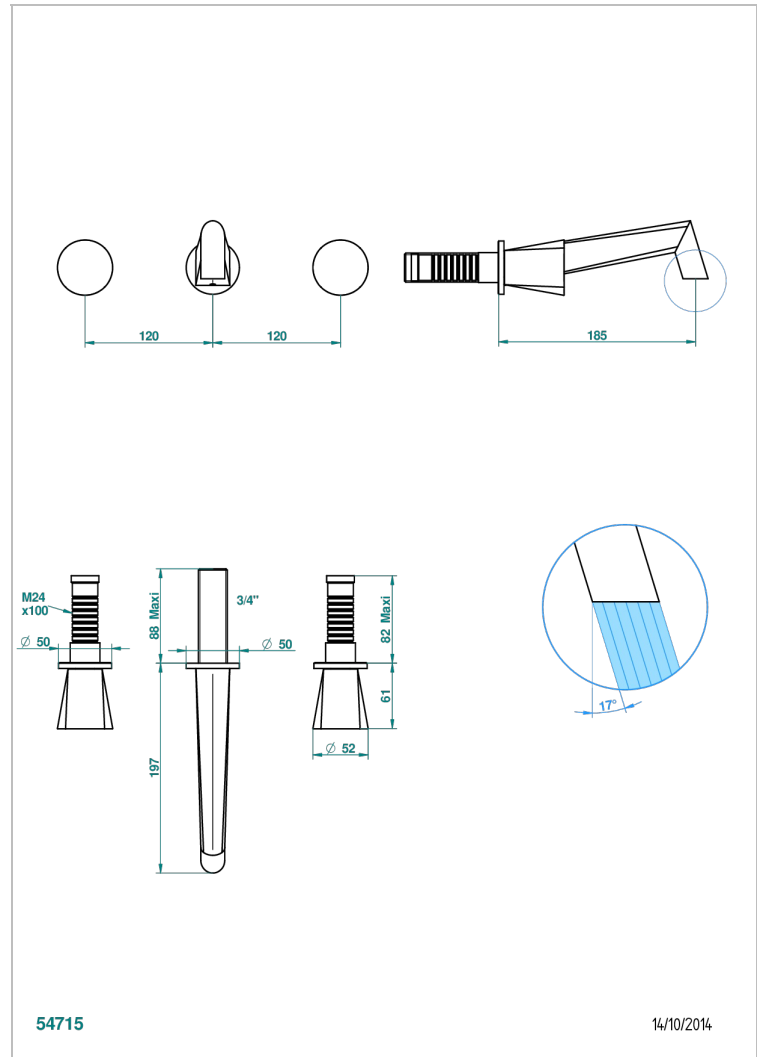

METAMORPHOSE

G6A-41GB

Trim for wall mounted 3-hole bath set only

THG[®]
PARIS

CHARACTERISTIC

- Métamorphose
- Trim for wall mounted 3-hole bath set only

RELATED SKU'S

- Ref. G00-40AM/US Rough parts for wall set (one counter clockwise and one clockwise cartridges)