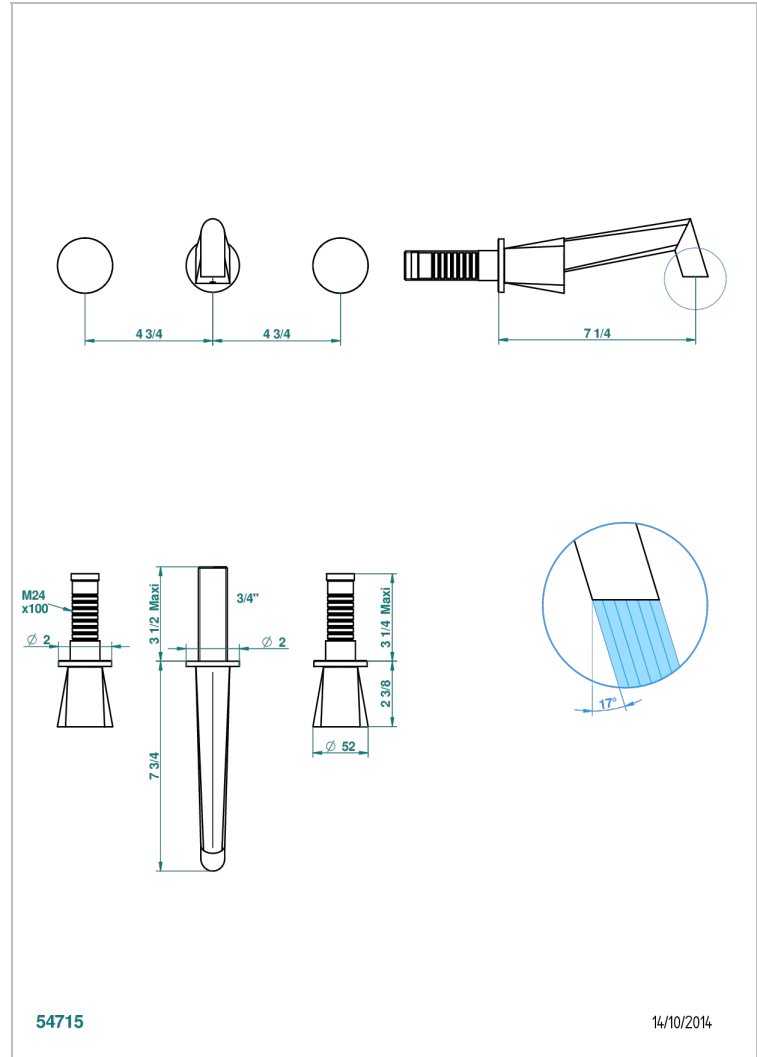

METAMORPHOSE

G6A-41GB

Trim for wall mounted 3-hole bath set only

54715

14/10/2014

CHARACTERISTIC

- Métamorphose
- Trim for wall mounted 3-hole bath set only

RELATED SKU'S

- Ref. G00-40AM/US Rough parts for wall set (one counter clockwise and one clockwise cartridges)

AVAILABLE FINITIONS

Black ceram - D30
Blush PVD - H62
Brass color PVD - H49
Brown bronze color PVD - F33
Chrome polished - A02
Copper antique matt, coated - H07