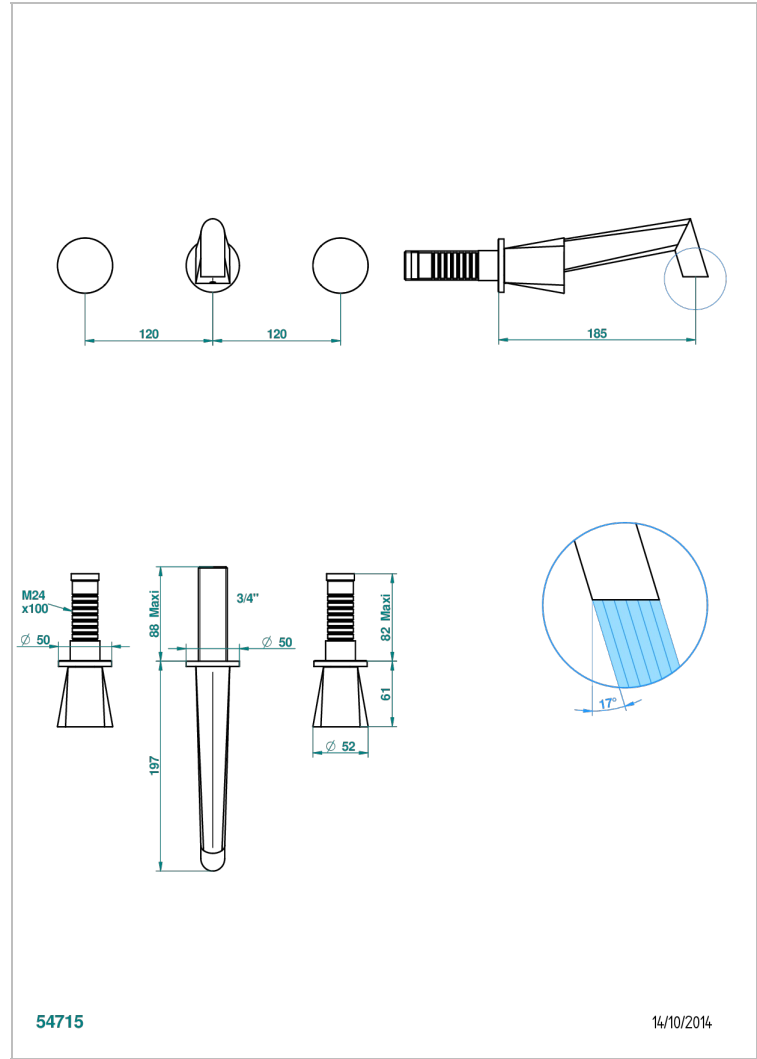

METAMORPHOSE

G6A-41GB

Trim only for wall mounted 3-hole bath mixer

THG[®]
PARIS

CHARACTERISTIC

- Métamorphose
- Trim only for wall mounted 3-hole bath mixer

RELATED SKU'S

- Ref. G00-40AC Rough parts for wall mounted 3 hole mixer, cross handle version
- Ref. G00-40AM Rough parts for wall mounted 3 hole mixer, lever handle version

AVAILABLE FINITIONS

Antique nickel - H28
Black ceram - D30
Blush PVD - H62
Brass color PVD - H49
Brown bronze color PVD - F33
Gold color PVD - H52

Graphite PVD - H64
Lacquered light bronze - D01
Matt Umber PVD - H67
Matt blush PVD - H60
Matt brass color PVD - H50
Matt brown bronze color PVD - F34

Umber PVD - H66
Varnished matt antique red copper (color finish) - H07