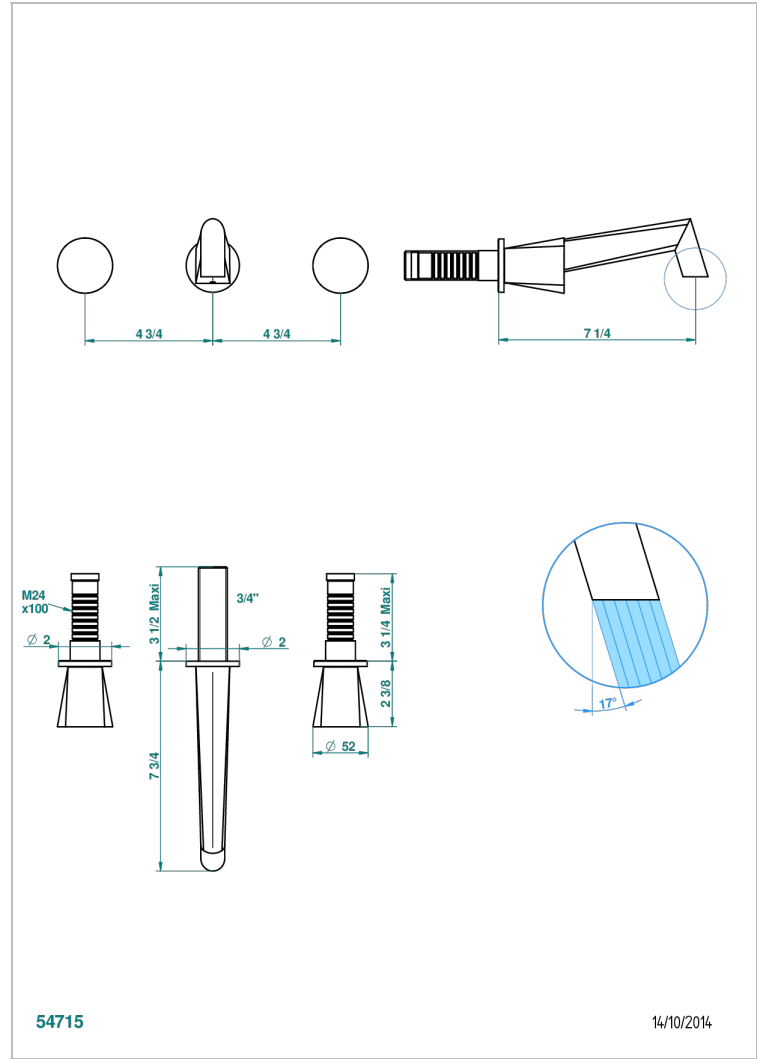

METAMORPHOSE

G6A-41GB

Trim only for wall mounted 3-hole bath mixer

54715

14/10/2014

CHARACTERISTIC

- Métamorphose
- Trim only for wall mounted 3-hole bath mixer

RELATED SKU'S

- Ref. G00-40AC Rough parts for wall mounted 3 hole mixer, cross handle version
- Ref. G00-40AM Rough parts for wall mounted 3 hole mixer, lever handle version

AVAILABLE FINITIONS

Antique nickel - H28
Black ceram - D30
Blush PVD - H62
Brass color PVD - H49
Brown bronze color PVD - F33
Gold color PVD - H52

Nickel color PVD - H55
Polished chrome (color finish) - A02
Polished gold (color finish) - F01
Polished nickel - B01
Soft gold - F30
Soft matt gold - F31

Umber PVD - H66
Varnished matt antique red copper (color finish) - H07