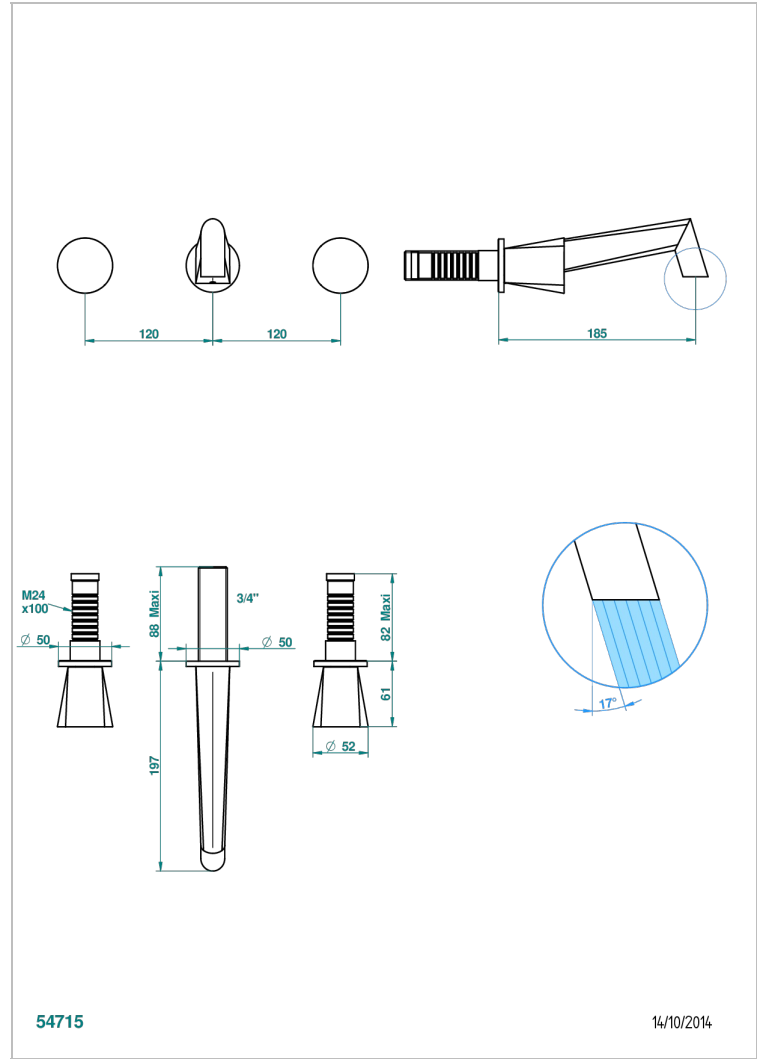

METAMORPHOSE

G6A-41GB

Trim only for wall mounted 3-hole bath mixer

CHARACTERISTIC

- Métamorphose
- Trim only for wall mounted 3-hole bath mixer

RELATED SKU'S

- Ref. G00-40AC Rough parts for wall mounted 3 hole mixer, cross handle version
- Ref. G00-40AM Rough parts for wall mounted 3 hole mixer, lever handle version

AVAILABLE FINITIONS

Antique nickel - H28
Black ceram - D30
Blush PVD - H62
Brass color PVD - H49
Brown bronze color PVD - F33
Gold color PVD - H52

Graphite PVD - H64
Lacquered light bronze - D01
Matt Umber PVD - H67
Matt blush PVD - H60
Matt brass color PVD - H50
Matt brown bronze color PVD - F34

Umber PVD - H66
Varnished matt antique red copper (color finish) - H07