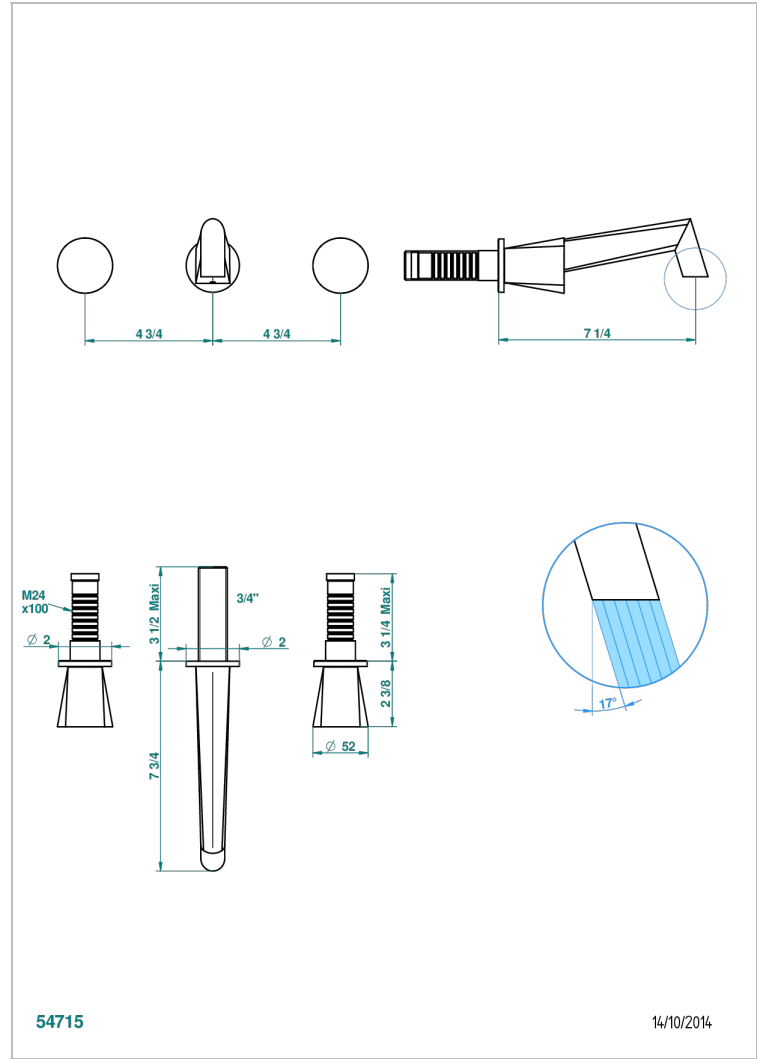

METAMORPHOSE

G6A-41GB

Trim only for wall mounted 3-hole bath mixer

CHARACTERISTIC

- Métamorphose
- Trim only for wall mounted 3-hole bath mixer

RELATED SKU'S

- Ref. G00-40AC Rough parts for wall mounted 3 hole mixer, cross handle version
- Ref. G00-40AM Rough parts for wall mounted 3 hole mixer, lever handle version

AVAILABLE FINITIONS

Antique nickel - H28
Black ceram - D30
Blush PVD - H62
Brass color PVD - H49
Brown bronze color PVD - F33
Gold color PVD - H52

Graphite PVD - H64
Lacquered light bronze - D01
Matt Umber PVD - H67
Matt blush PVD - H60
Matt brass color PVD - H50
Matt brown bronze color PVD - F34

Umber PVD - H66
Varnished matt antique red copper (color finish) - H07