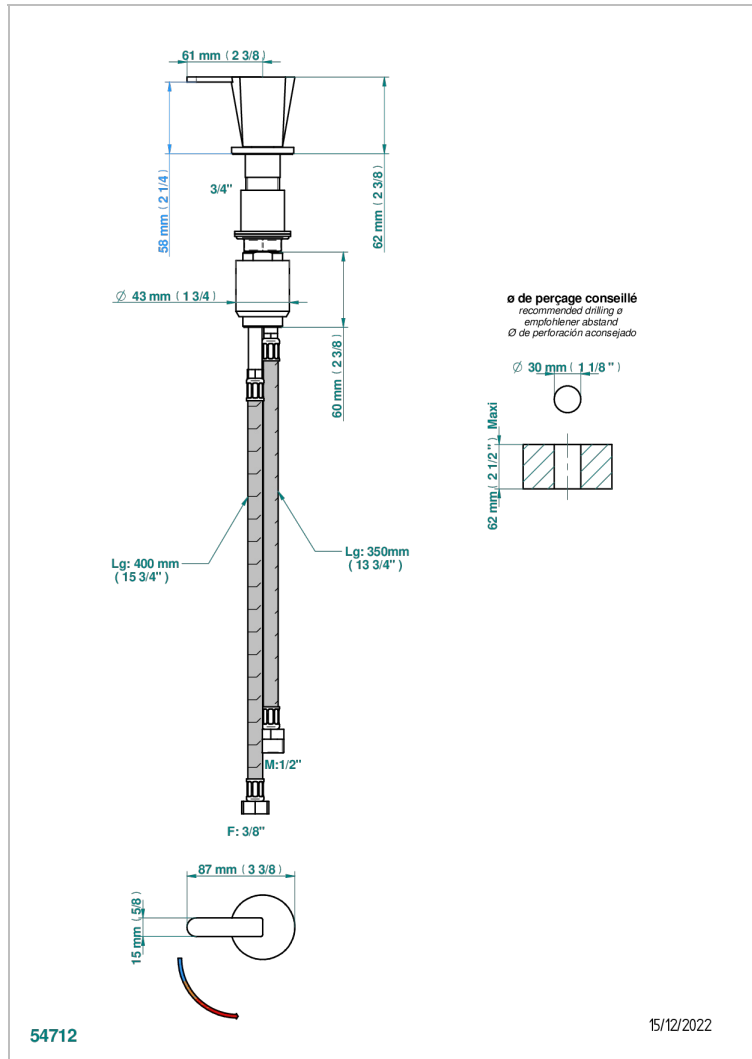

METAMORPHOSE BLACK CERAMIC

G6D-6532

Rim mounted ceramic mixer with progressive cartridge

CHARACTERISTIC

- ACS : 22ACCLY009

STANDARDS

AVAILABLE FINITIONS

Black ceram - D30
Blush PVD - H62
Brass color PVD - H49
Brown bronze color PVD - F33
Chrome polished - A02
Copper antique matt, coated - H07