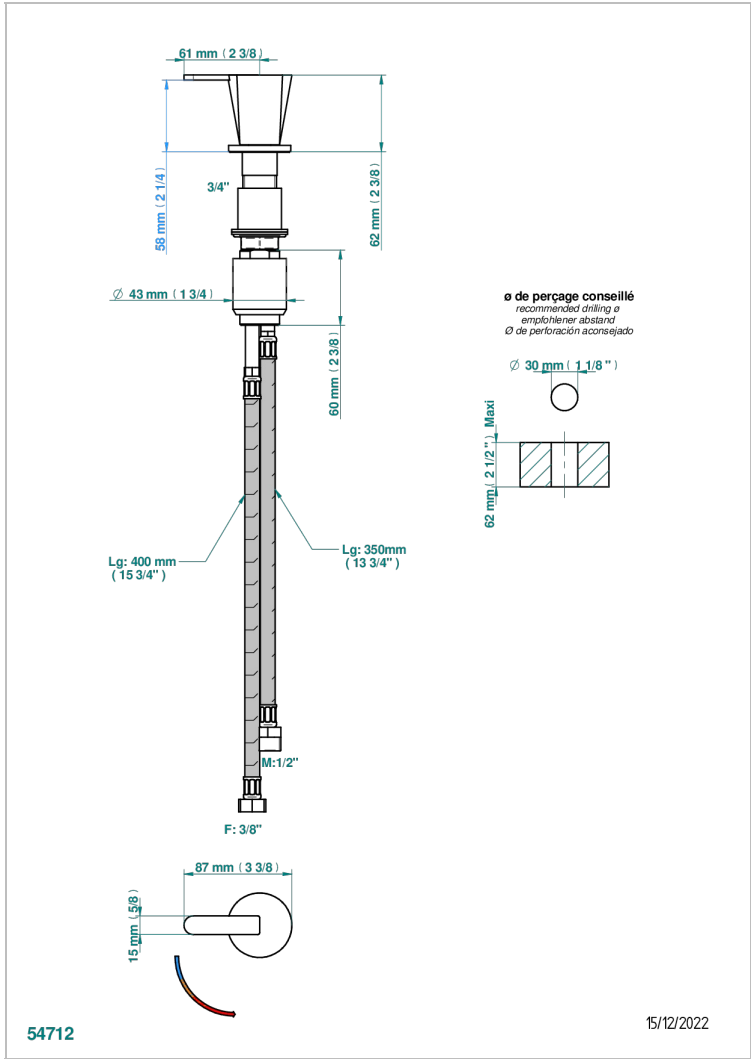

METAMORPHOSE BLACK CERAMIC

G6D-6532

Rim mounted ceramic mixer with progressive cartridge

CHARACTERISTIC

- ACS : 22ACCLY009

STANDARDS

AVAILABLE FINITIONS

- Antique nickel - H28
- Black ceram - D30
- Blush PVD - H62
- Brass color PVD - H49
- Brown bronze color PVD - F33
- Gold color PVD - H52

- Graphite PVD - H64
- Lacquered light bronze - D01
- Matt Umber PVD - H67
- Matt blush PVD - H60
- Matt brass color PVD - H50
- Matt brown bronze color PVD - F34

- Matt chrome - C02
- Matt gold - F07
- Matt gold color PVD - H53
- Matt graphite PVD - H65
- Matt nickel (color finish) - C01
- Matt nickel color PVD - H56

- Nickel color PVD - H55
- Polished chrome (color finish) - A02
- Polished gold (color finish) - F01
- Polished nickel - B01
- Soft gold - F30
- Soft matt gold - F31

- Umber PVD - H66
- Varnished matt antique red copper (color finish) - H07