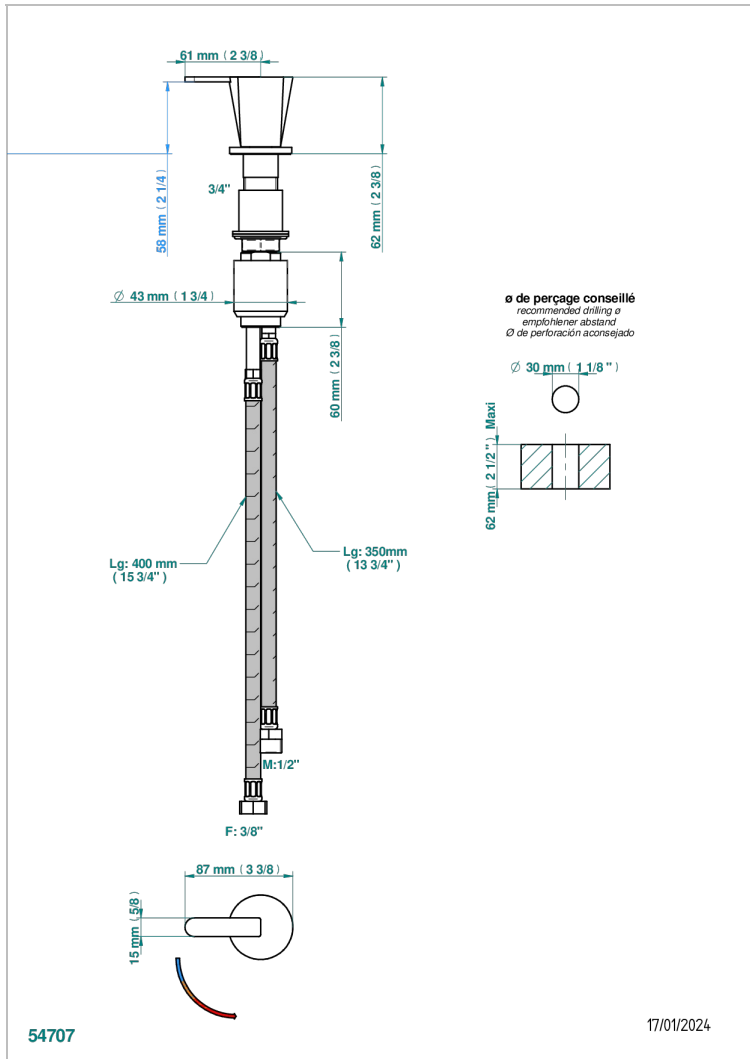

METAMORPHOSE WITH LEVER HANDLES

G6B-6532

Rim mounted ceramic mixer with progressive cartridge

CHARACTERISTIC

- ACS : 22ACCLY009

STANDARDS

AVAILABLE FINITIONS

Black ceram - D30
Blush PVD - H62
Brass color PVD - H49
Brown bronze color PVD - F33
Chrome polished - A02
Copper antique matt, coated - H07

Matt nickel (American satin) - C01
Matt nickel color PVD - H56
Nickel antique / Sovereign - H28
Nickel color PVD - H55
Nickel polished - B01
Soft gold - F30

Soft matt gold - F31
Umber PVD - H66