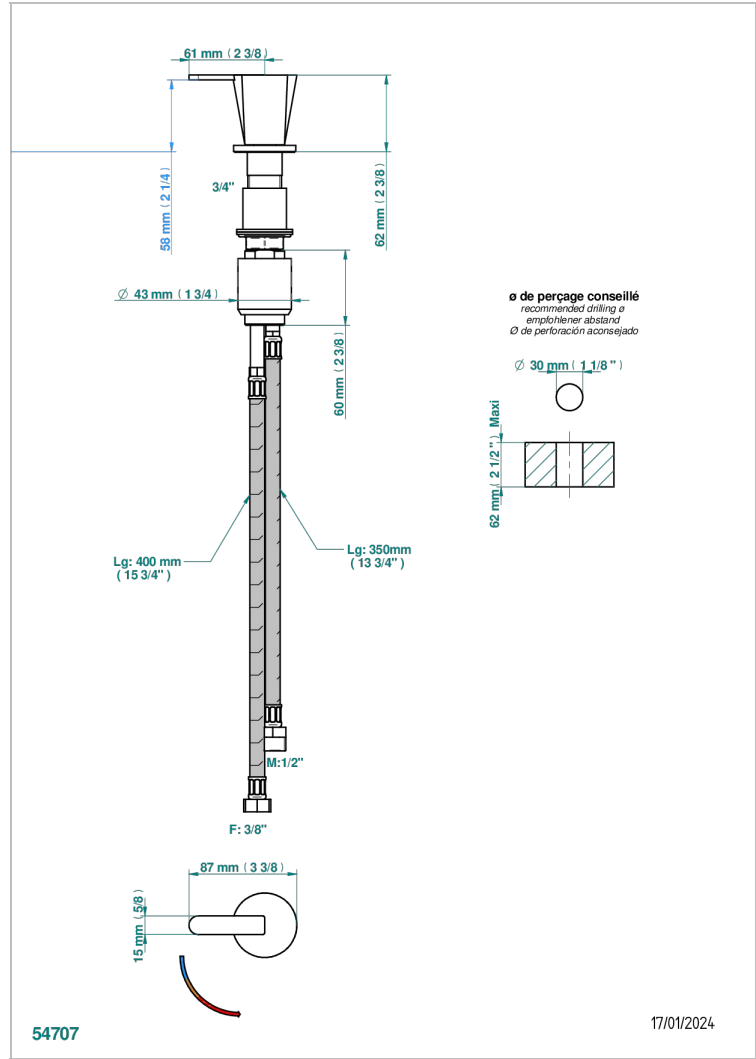

METAMORPHOSE WITH LEVER

G6B-6532

Rim mounted ceramic mixer with progressive cartridge

CHARACTERISTIC

- ACS : 22ACCLY009

STANDARDS

AVAILABLE FINITIONS

- Antique nickel - H28
- Black ceram - D30
- Blush PVD - H62
- Brass color PVD - H49
- Brown bronze color PVD - F33
- Gold color PVD - H52

- Graphite PVD - H64
- Lacquered light bronze - D01
- Matt Umber PVD - H67
- Matt blush PVD - H60
- Matt brass color PVD - H50
- Matt brown bronze color PVD - F34

- Matt chrome - C02
- Matt gold - F07
- Matt gold color PVD - H53
- Matt graphite PVD - H65
- Matt nickel (color finish) - C01
- Matt nickel color PVD - H56

- Nickel color PVD - H55
- Polished chrome (color finish) - A02
- Polished gold (color finish) - F01
- Polished nickel - B01
- Soft gold - F30
- Soft matt gold - F31

- Umber PVD - H66
- Varnished matt antique red copper (color finish) - H07