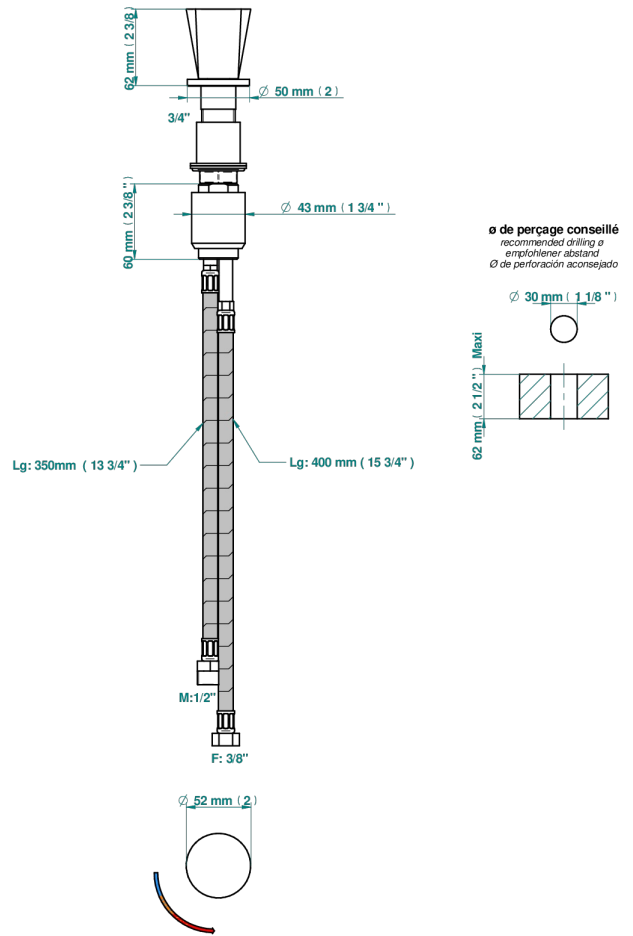

METAMORPHOSE

G6A-6532

Rim mounted ceramic mixer with progressive cartridge

54701

08/12/2022

CHARACTERISTIC

- ACS : 22ACCLY009

STANDARDS