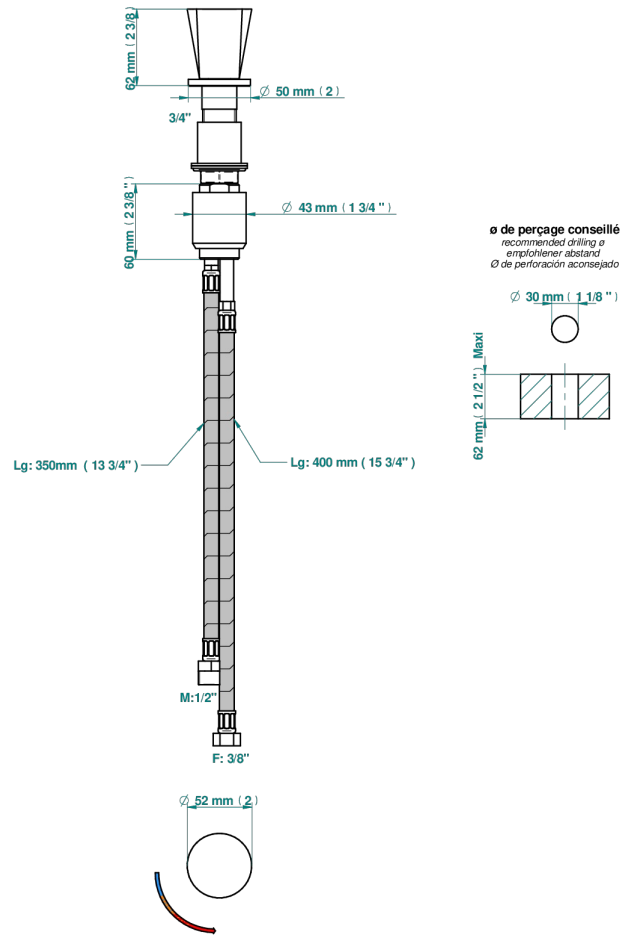

METAMORPHOSE

G6A-6532

Rim mounted ceramic mixer with progressive cartridge

54701

08/12/2022

CHARACTERISTIC

- ACS : 22ACCLY009

STANDARDS

AVAILABLE FINITIONS

Antique nickel - H28
Black ceram - D30
Blush PVD - H62
Brass color PVD - H49
Brown bronze color PVD - F33
Gold color PVD - H52

Graphite PVD - H64
Lacquered light bronze - D01
Matt Umber PVD - H67
Matt blush PVD - H60
Matt brass color PVD - H50
Matt brown bronze color PVD - F34

Umber PVD - H66
Varnished matt antique red copper (color finish) - H07