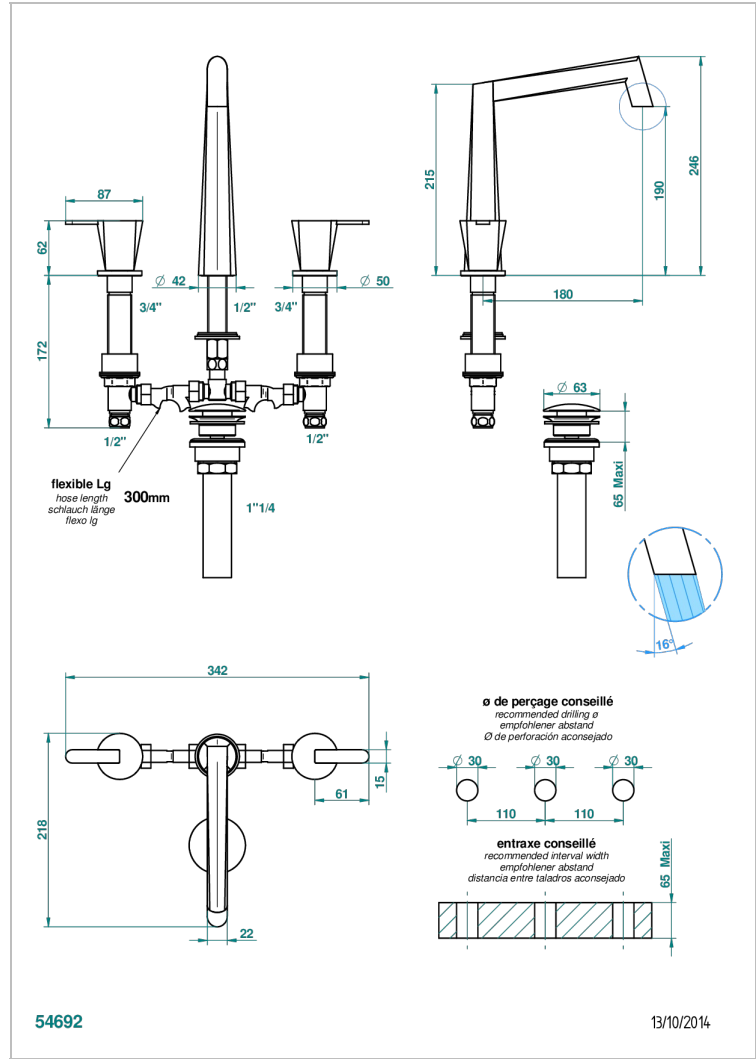

METAMORPHOSE WHITE CERAMIC

G6E-151M/US

Widespread lavatory set with drain for 1 1/4" + countertop

CHARACTERISTIC

- Métamorphose White Ceramic
- Widespread lavatory set with drain for 1 1/4" + countertop

TECHNICAL SPECS

- Recommandé : 3 bars (max. 5 bars) - Advised : 43,5 psi (max. 72 psi)
- 5,7 l/min à 3 bars (1.5 gpm at 43.5 psi)

AVAILABLE FINITIONS

Black ceram - D30
Blush PVD - H62
Brass color PVD - H49
Brown bronze color PVD - F33
Chrome polished - A02
Copper antique matt, coated - H07