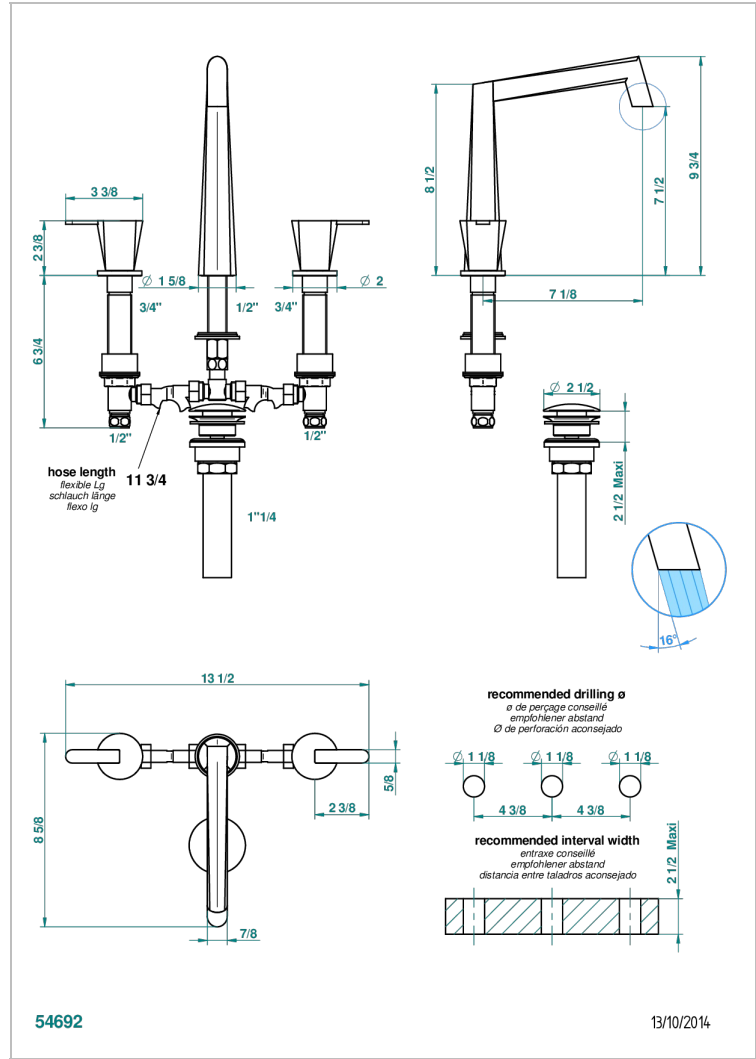

METAMORPHOSE WHITE CERAMIC

G6E-151M/US

Widespread lavatory set with drain for 1 1/4" + countertop

CHARACTERISTIC

- Métamorphose White Ceramic
- Widespread lavatory set with drain for 1 1/4" + countertop

TECHNICAL SPECS

- Recommandé : 3 bars (max. 5 bars) - Advised : 43,5 psi (max. 72 psi)
- 5,7 l/min à 3 bars (1.5 gpm at 43.5 psi)

AVAILABLE FINITIONS

Black ceram - D30
Blush PVD - H62
Brass color PVD - H49
Brown bronze color PVD - F33
Chrome polished - A02
Copper antique matt, coated - H07