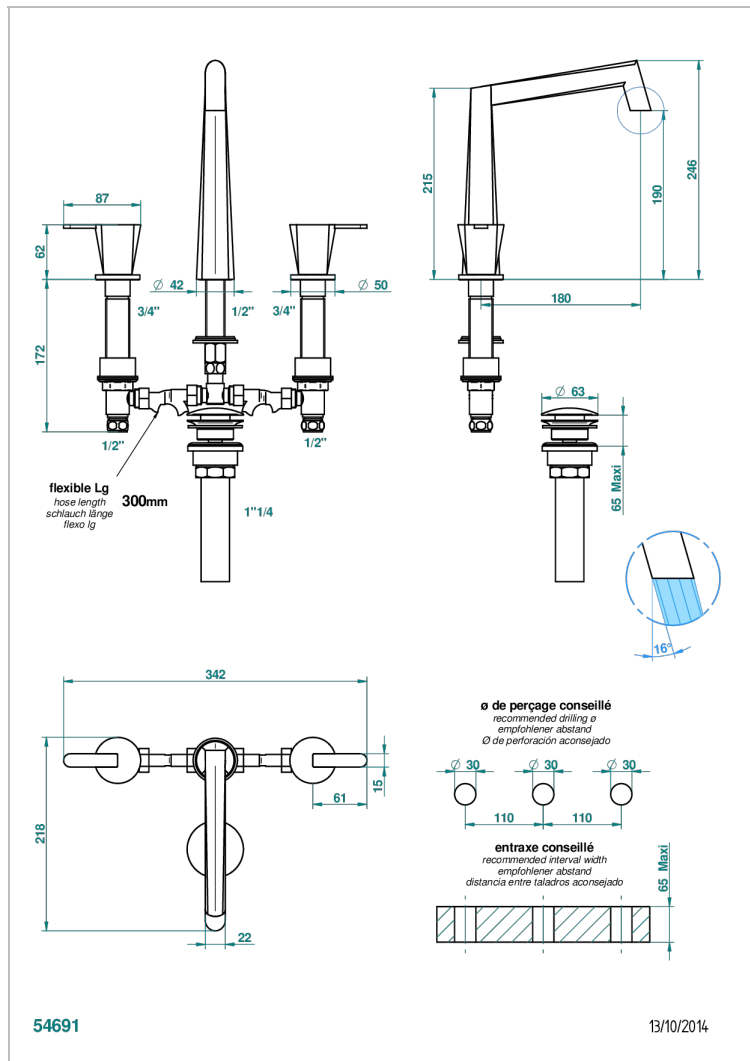

METAMORPHOSE BLACK CERAMIC

G6D-151M/US

Widespread lavatory set with drain for 1 1/4" + countertop

CHARACTERISTIC

- Métamorphose Black Ceramic
- Widespread lavatory set with drain for 1 1/4" + countertop

TECHNICAL SPECS

- Recommandé : 3 bars (max. 5 bars) - Advised : 43,5 psi (max. 72 psi)
- 5,7 l/min à 3 bars (1.5 gpm at 43.5 psi)

AVAILABLE FINITIONS

Black ceram - D30
Blush PVD - H62
Brass color PVD - H49
Brown bronze color PVD - F33
Chrome polished - A02
Copper antique matt, coated - H07