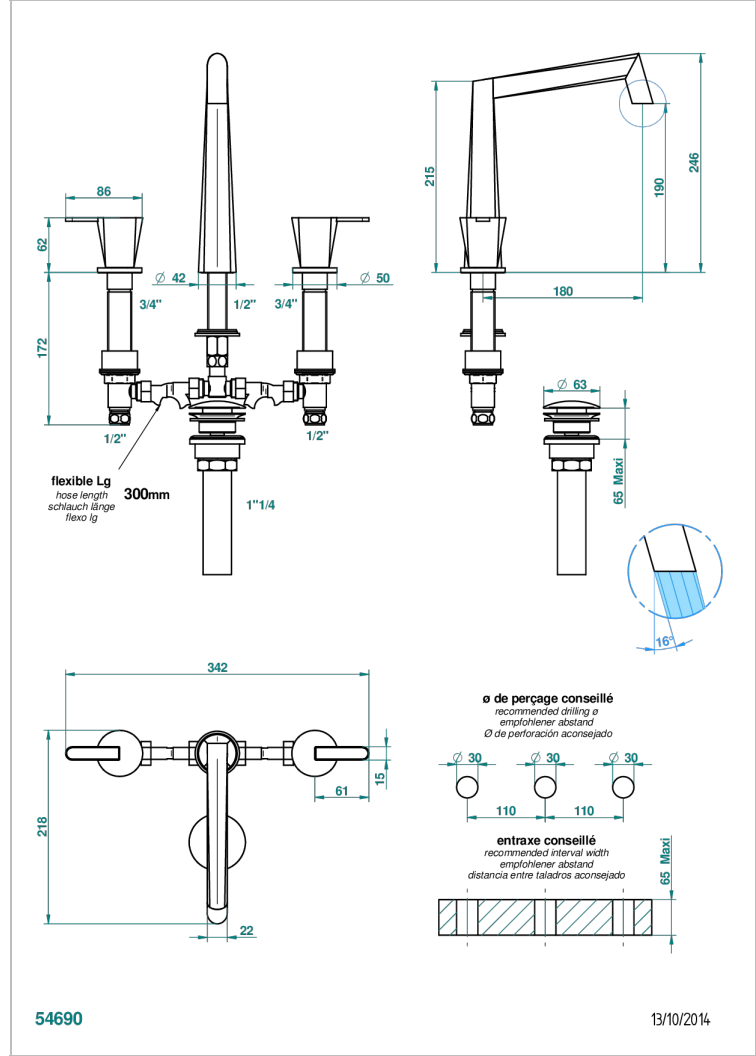

# METAMORPHOSE CARBON

G6C-151M/US

Widespread lavatory set with drain for 1 1/4" + countertop

## CHARACTERISTIC

- Métamorphose Carbon
- Widespread lavatory set with drain for 1 1/4" + countertop