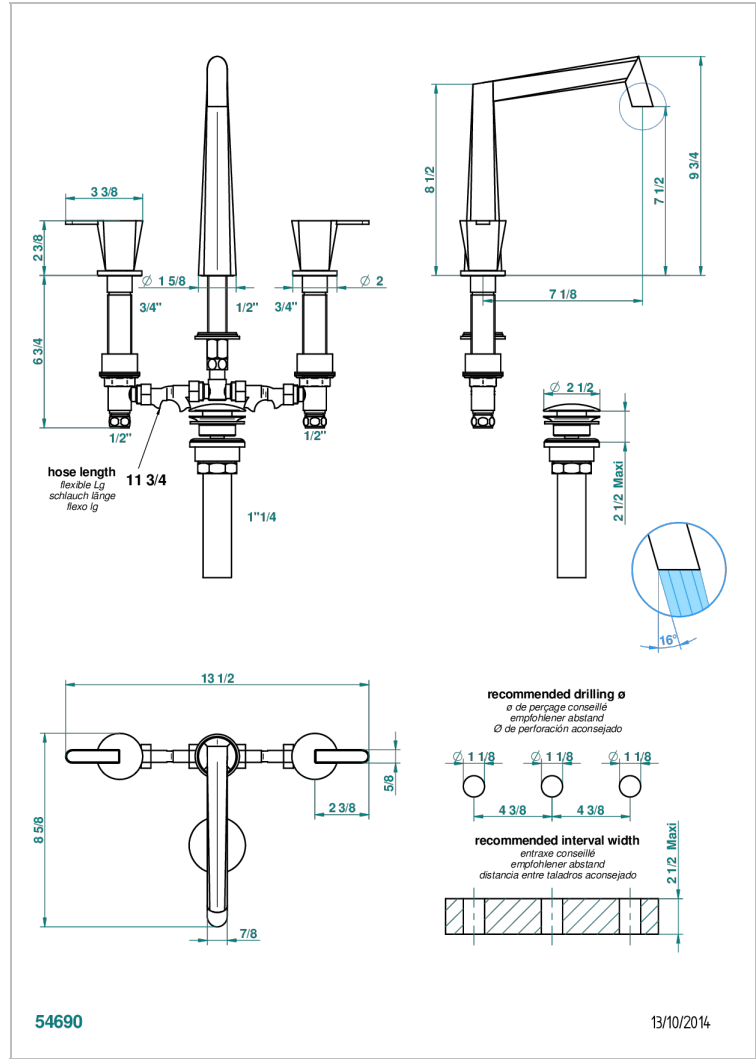

METAMORPHOSE CARBON

G6C-151M/US

Widespread lavatory set with drain for 1 1/4" + countertop

CHARACTERISTIC

- Métamorphose Carbon
- Widespread lavatory set with drain for 1 1/4" + countertop

TECHNICAL SPECS

- Recommandé : 3 bars (max. 5 bars) - Advised : 43,5 psi (max. 72 psi)
- 5,7 l/min à 3 bars (1.5 gpm at 43.5 psi)