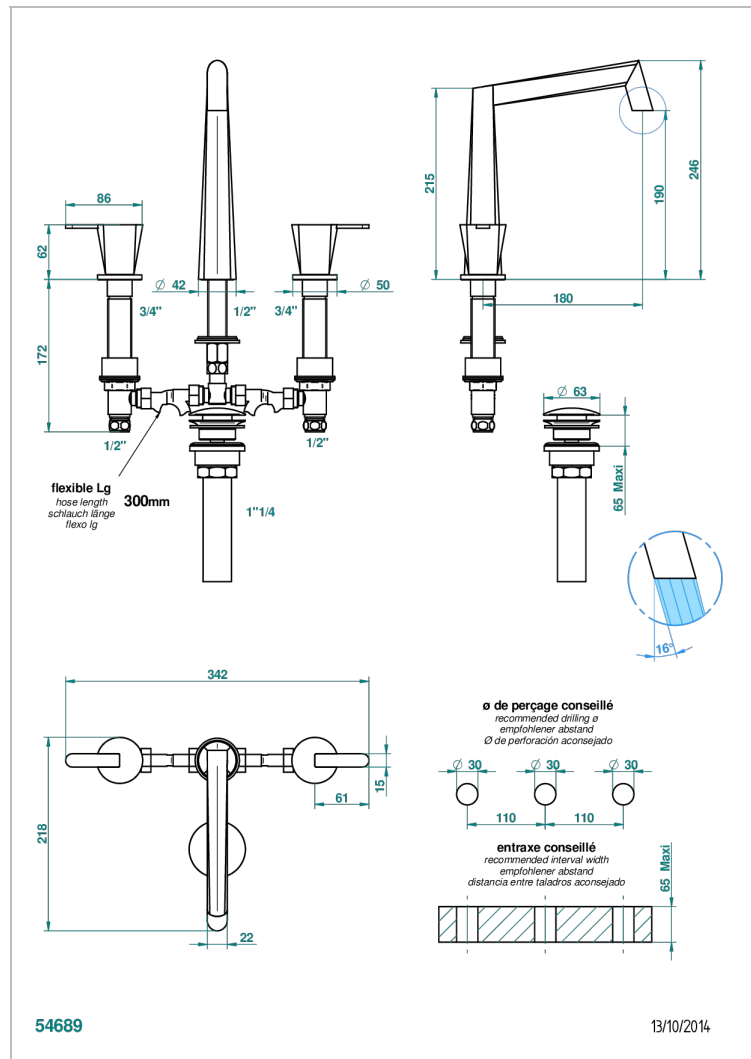

METAMORPHOSE WITH LEVER HANDLES

G6B-151M/US

Widespread lavatory set with drain for 1 1/4" + countertop

CHARACTERISTIC

- Métamorphose with lever handles
- Widespread lavatory set with drain for 1 1/4" + countertop

TECHNICAL SPECS

- Recommandé : 3 bars (max. 5 bars) - Advised : 43,5 psi (max. 72 psi)
- 5,7 l/min à 3 bars (1.5 gpm at 43.5 psi)

AVAILABLE FINITIONS

Black ceram - D30
Blush PVD - H62
Brass color PVD - H49
Brown bronze color PVD - F33
Chrome polished - A02
Copper antique matt, coated - H07