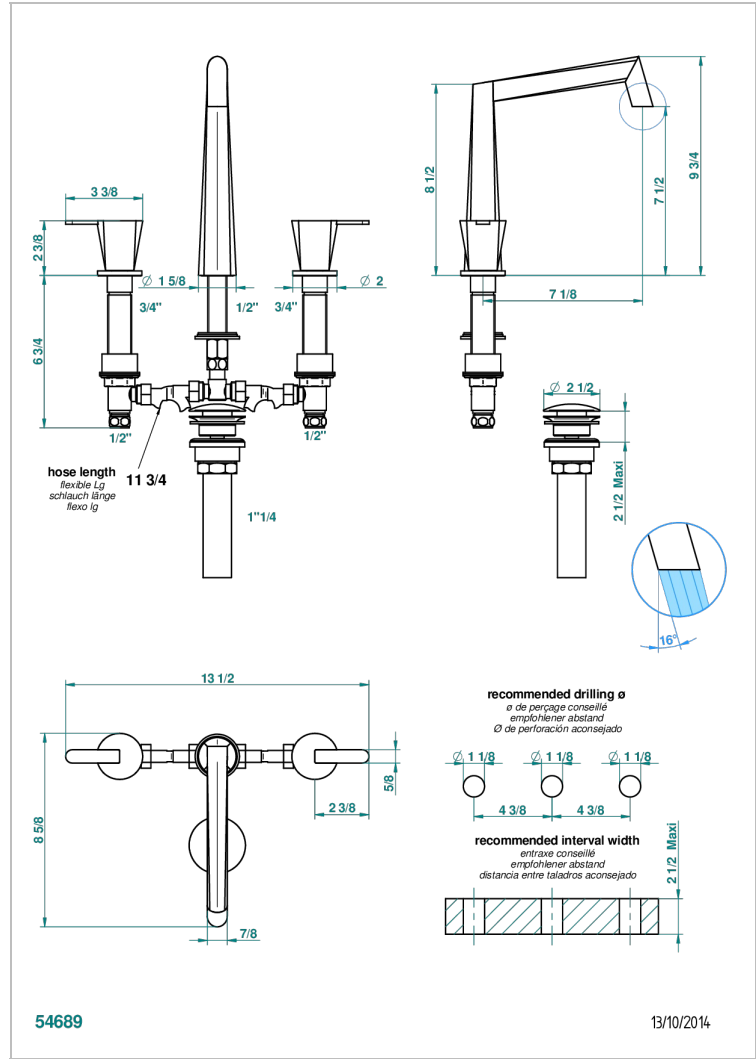

METAMORPHOSE WITH LEVER HANDLES

G6B-151M/US

Widespread lavatory set with drain for 1 1/4" + countertop

CHARACTERISTIC

- Métamorphose with lever handles
- Widespread lavatory set with drain for 1 1/4" + countertop

TECHNICAL SPECS

- Recommandé : 3 bars (max. 5 bars) - Advised : 43,5 psi (max. 72 psi)
- 5,7 l/min à 3 bars (1.5 gpm at 43.5 psi)

AVAILABLE FINITIONS

Black ceram - D30
Blush PVD - H62
Brass color PVD - H49
Brown bronze color PVD - F33
Chrome polished - A02
Copper antique matt, coated - H07