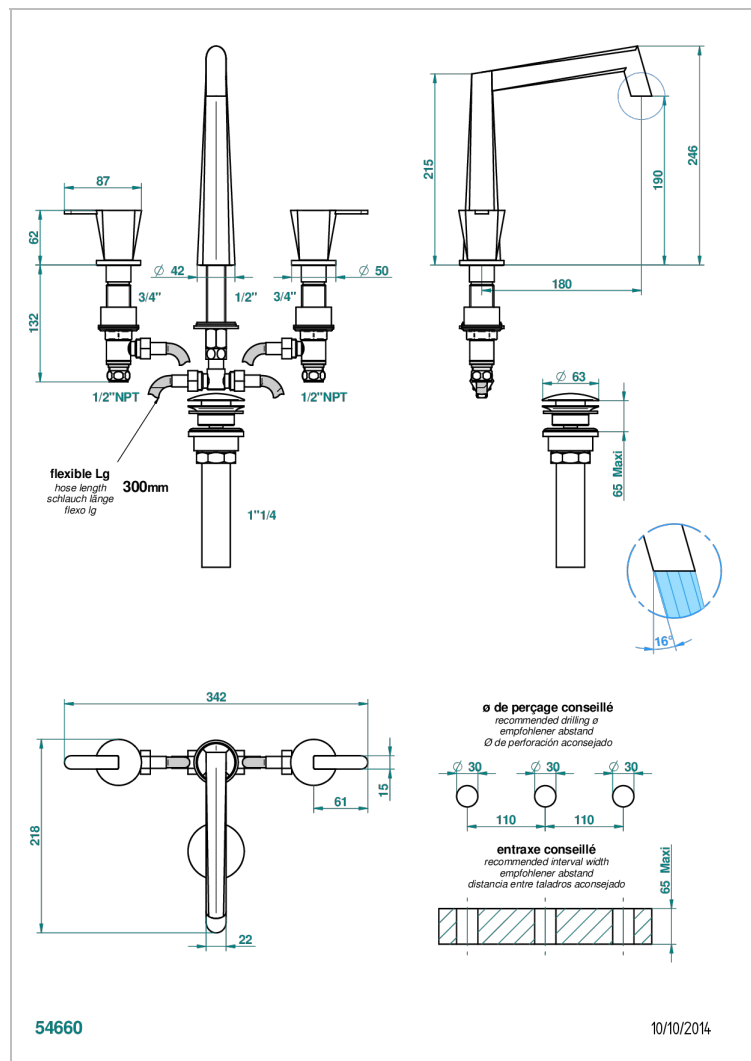

METAMORPHOSE WHITE CERAMIC

G6E-151/US

Widespread lavatory set with drain

CHARACTERISTIC

- Métamorphose White Ceramic
- Widespread lavatory set with drain

TECHNICAL SPECS

- Recommandé : 3 bars (max. 5 bars) - Advised : 43,5 psi (max. 72 psi)
- 5,7 l/min à 3 bars (1.5 gpm at 43.5 psi)