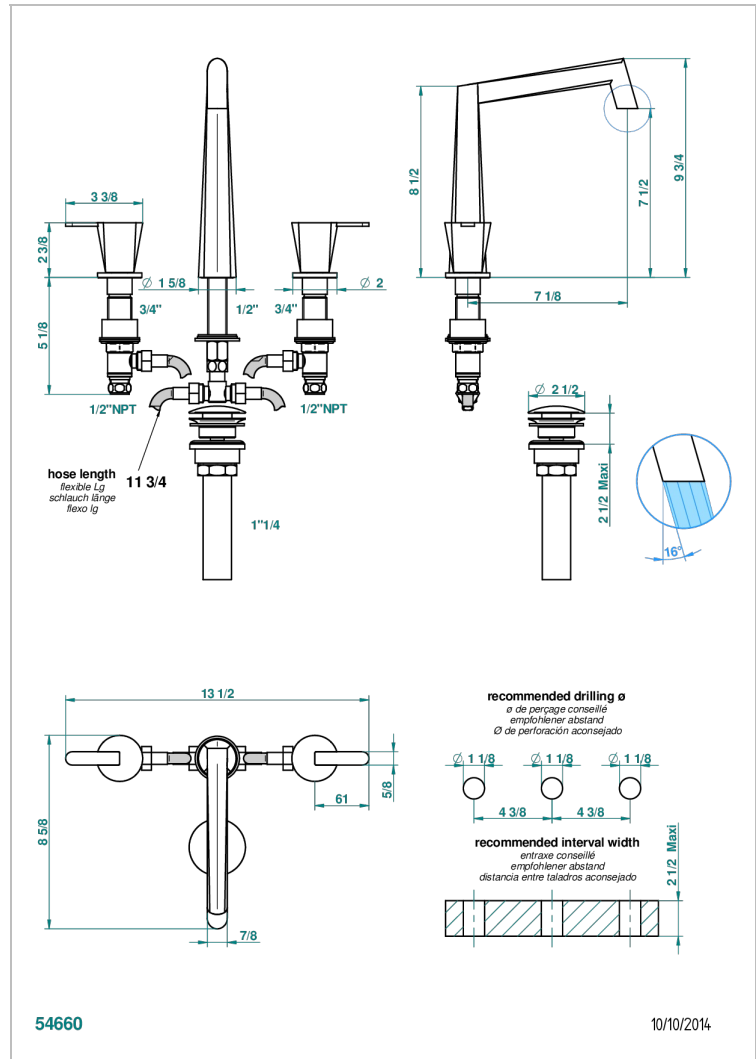

# METAMORPHOSE WHITE CERAMIC

G6E-151/US

Widespread lavatory set with drain

## CHARACTERISTIC

- Métamorphose White Ceramic
- Widespread lavatory set with drain