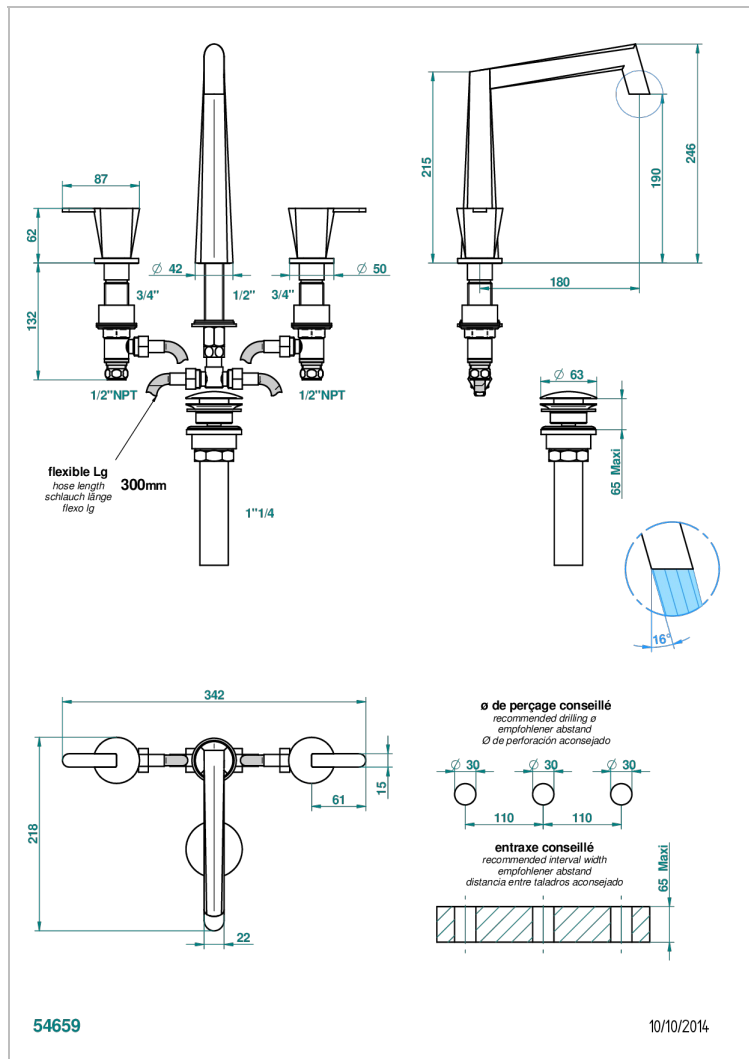

METAMORPHOSE BLACK CERAMIC

G6D-151/US

Widespread lavatory set with drain

THG[®]
PARIS

CHARACTERISTIC

- Métamorphose Black Ceramic
- Widespread lavatory set with drain

TECHNICAL SPECS

- Recommandé : 3 bars (max. 5 bars) - Advised : 43,5 psi (max. 72 psi)
- 5,7 l/min à 3 bars (1.5 gpm at 43.5 psi)