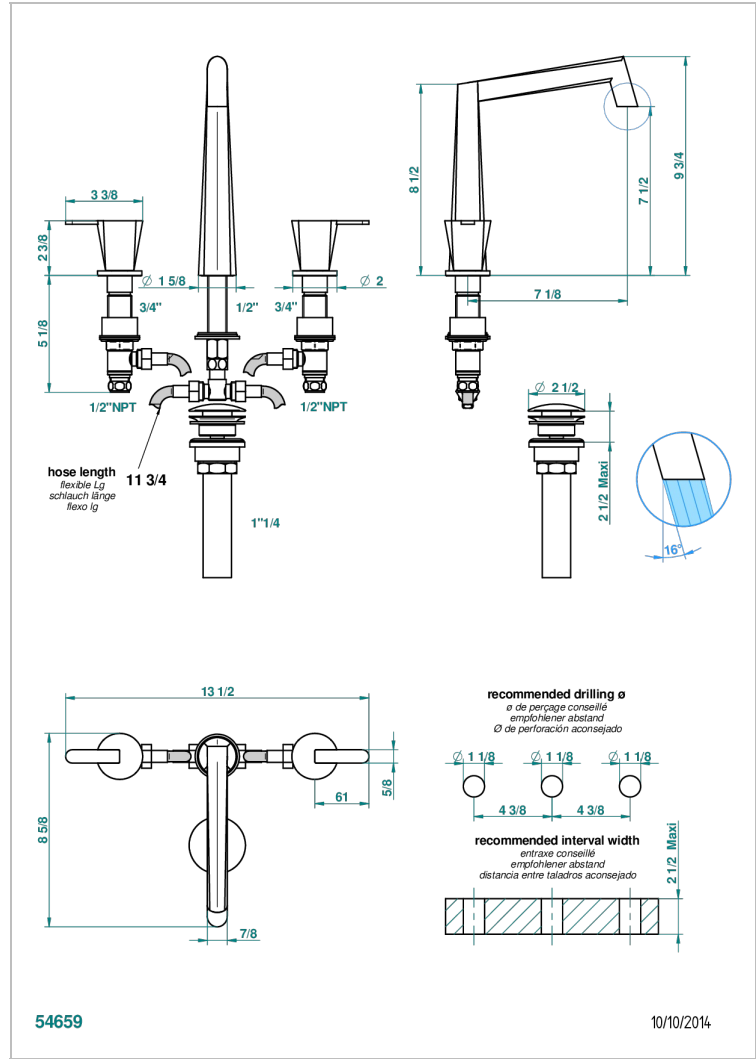

METAMORPHOSE BLACK CERAMIC

G6D-151/US

Widespread lavatory set with drain

CHARACTERISTIC

- Métamorphose Black Ceramic
- Widespread lavatory set with drain

TECHNICAL SPECS

- Recommandé : 3 bars (max. 5 bars) - Advised : 43,5 psi (max. 72 psi)
- 5,7 l/min à 3 bars (1.5 gpm at 43.5 psi)