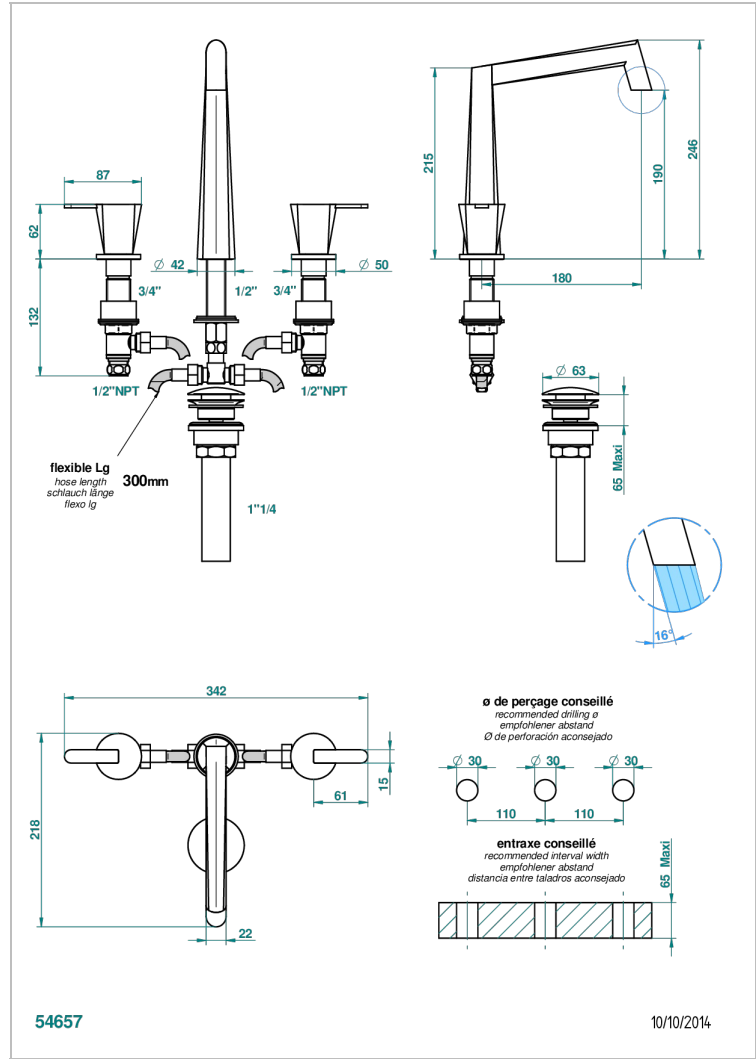

METAMORPHOSE WITH LEVER HANDLES

G6B-151/US

Widespread lavatory set with drain

CHARACTERISTIC

- Métamorphose with lever handles
- Widespread lavatory set with drain

TECHNICAL SPECS

- Recommandé : 3 bars (max. 5 bars) - Advised : 43,5 psi (max. 72 psi)
- 5,7 l/min à 3 bars (1.5 gpm at 43.5 psi)