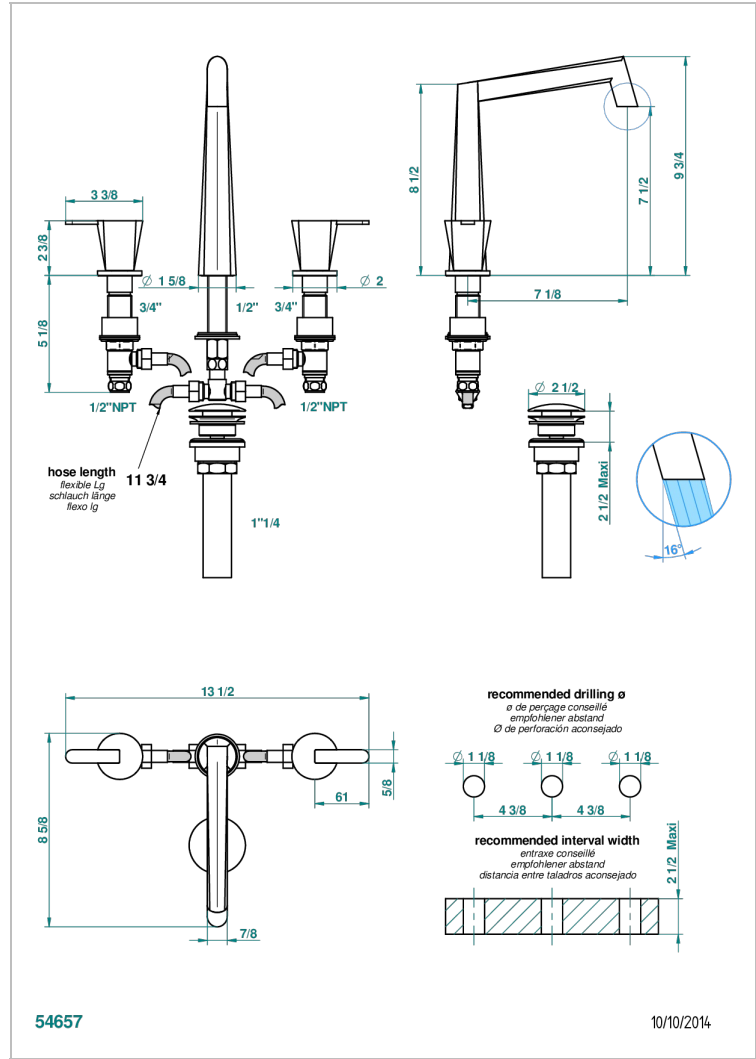

# METAMORPHOSE WITH LEVER HANDLES

G6B-151/US

Widespread lavatory set with drain

## CHARACTERISTIC

- Métamorphose with lever handles
- Widespread lavatory set with drain