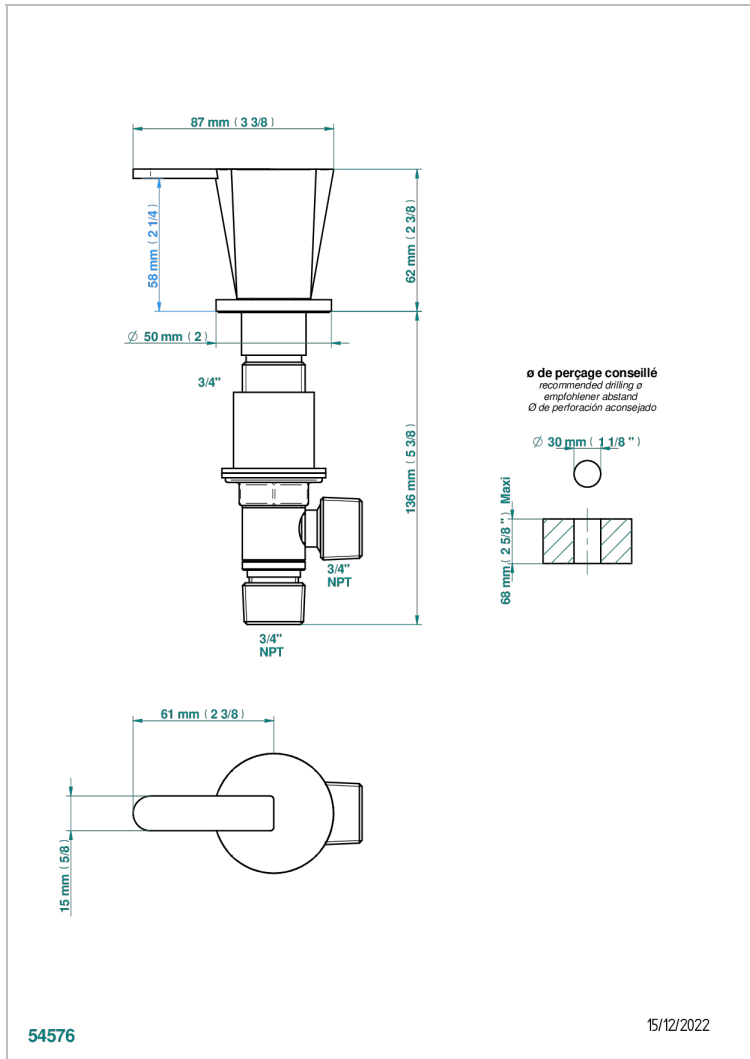

METAMORPHOSE WHITE CERAMIC

G6E-36/HUS

3/4" deck valve with trim - Hot

CHARACTERISTIC

- ASME : ASME A112.18.1-2011/CSA B125.1-11

STANDARDS

AVAILABLE FINITIONS

Black ceram - D30
Blush PVD - H62
Brass color PVD - H49
Brown bronze color PVD - F33
Chrome polished - A02
Copper antique matt, coated - H07