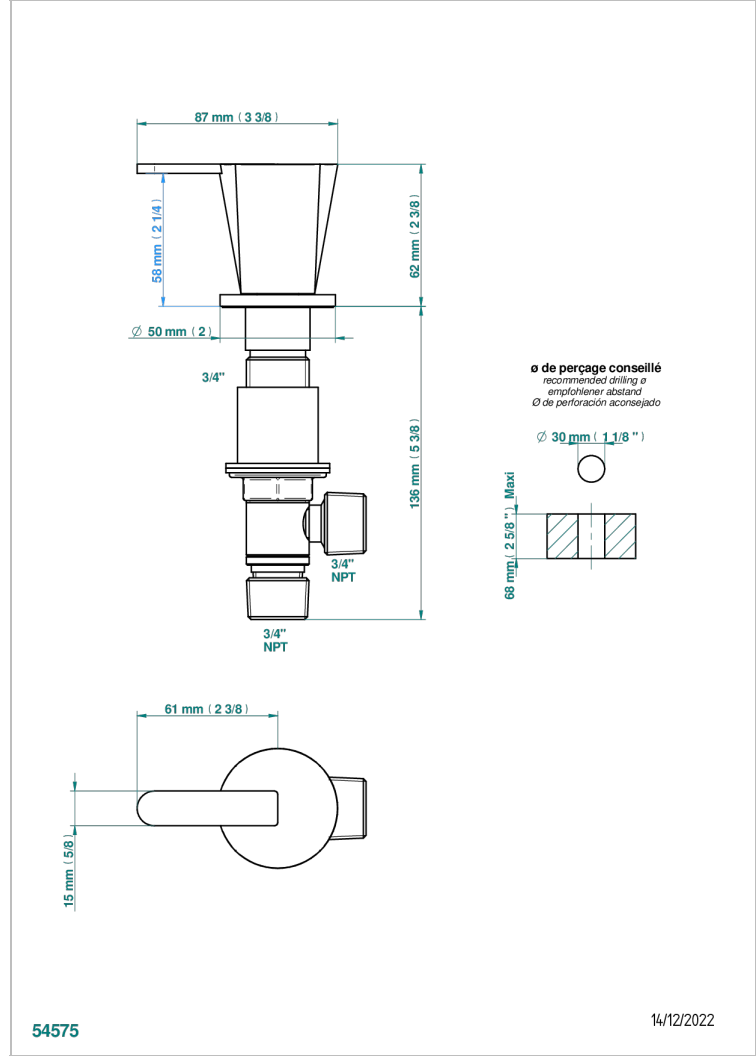

METAMORPHOSE BLACK CERAMIC

G6D-36/HUS

3/4" deck valve with trim - Hot

CHARACTERISTIC

- ASME : ASME A112.18.1-2011/CSA B125.1-11

STANDARDS

AVAILABLE FINITIONS

Black ceram - D30