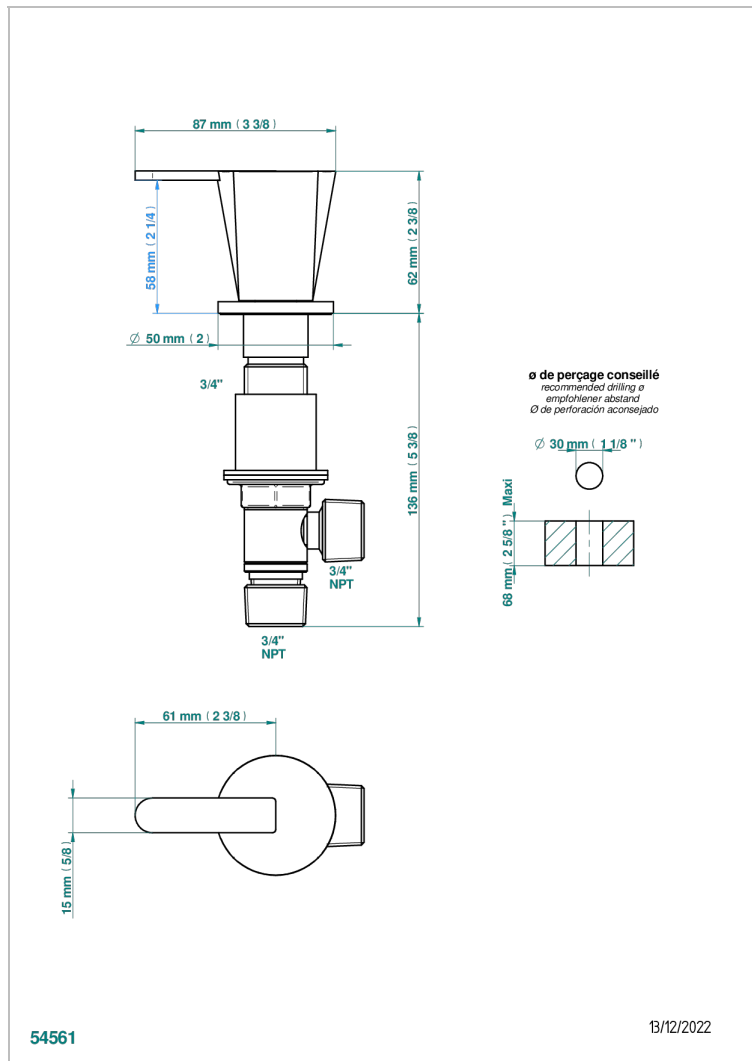

METAMORPHOSE WITH LEVER HANDLES

G6B-36/HUS

3/4" deck valve with trim - Hot

CHARACTERISTIC

- ASME : ASME A112.18.1-2011/CSA B125.1-11

STANDARDS

AVAILABLE FINITIONS

Black ceram - D30
Blush PVD - H62
Brass color PVD - H49
Brown bronze color PVD - F33
Chrome polished - A02
Copper antique matt, coated - H07