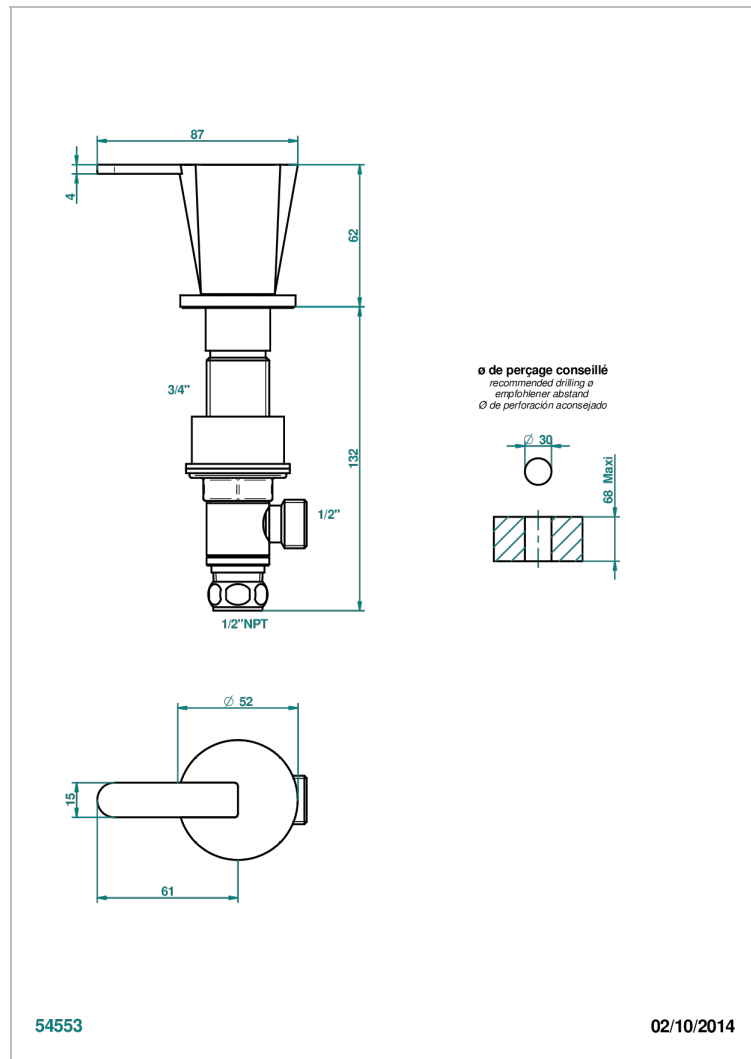

# METAMORPHOSE BLACK CERAMIC

G6D-35/HUS

1/2" deck valve with trim for lavatory - Hot

54553

02/10/2014

## CHARACTERISTIC

- Métamorphose Black Ceramic
- 1/2" deck valve with trim for lavatory - Hot