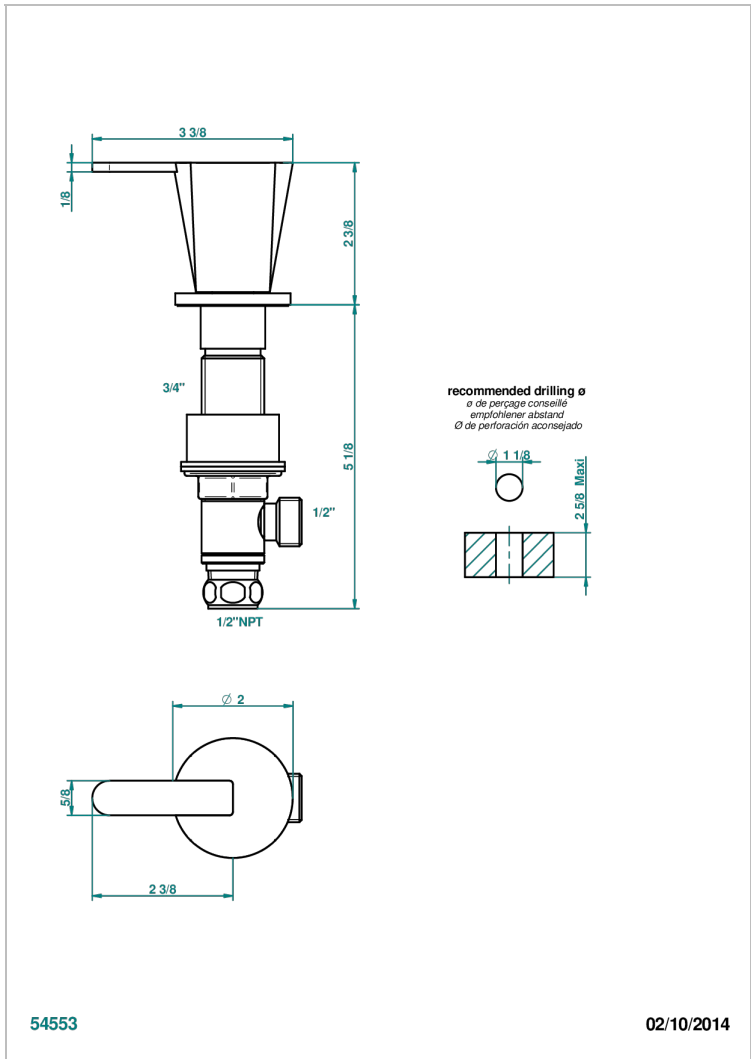

METAMORPHOSE BLACK CERAMIC

G6D-35/HUS

1/2" deck valve with trim for lavatory - Hot

CHARACTERISTIC

- Métamorphose Black Ceramic
- 1/2" deck valve with trim for lavatory - Hot

AVAILABLE FINITIONS

Black ceram - D30
Blush PVD - H62
Brass color PVD - H49
Brown bronze color PVD - F33
Chrome polished - A02
Copper antique matt, coated - H07