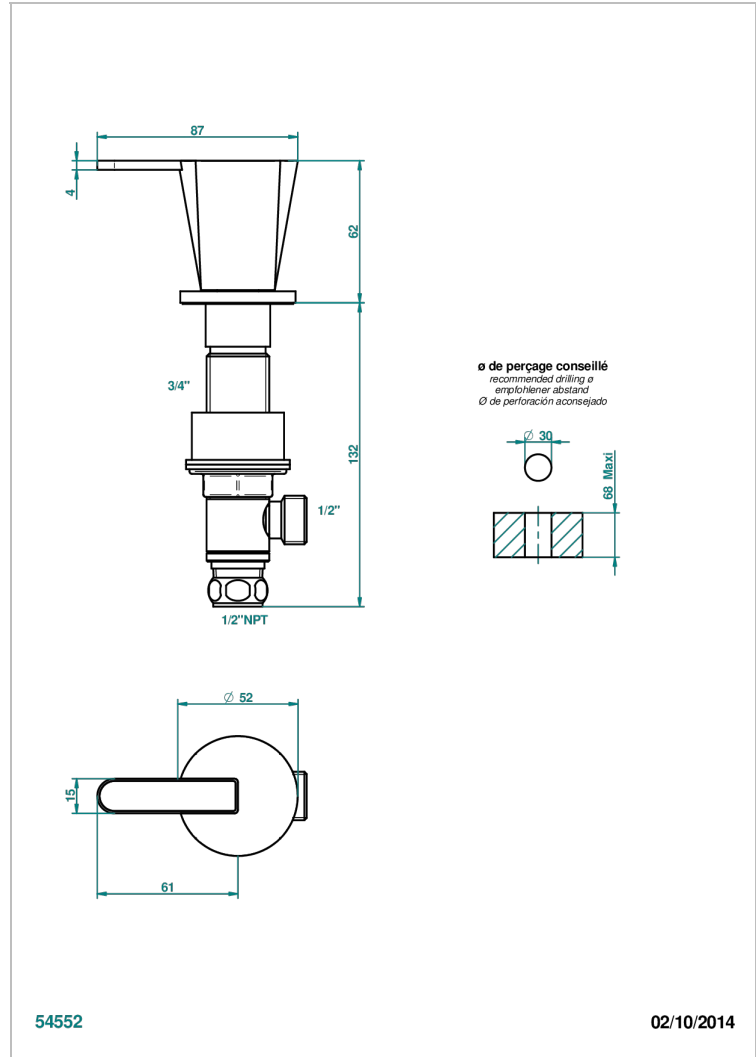

METAMORPHOSE CARBON

G6C-35/HUS

1/2" deck valve with trim for lavatory - Hot

CHARACTERISTIC

- Métamorphose Carbon
- 1/2" deck valve with trim for lavatory - Hot

AVAILABLE FINITIONS

Black ceram - D30
Blush PVD - H62
Brass color PVD - H49
Brown bronze color PVD - F33
Chrome polished - A02
Copper antique matt, coated - H07