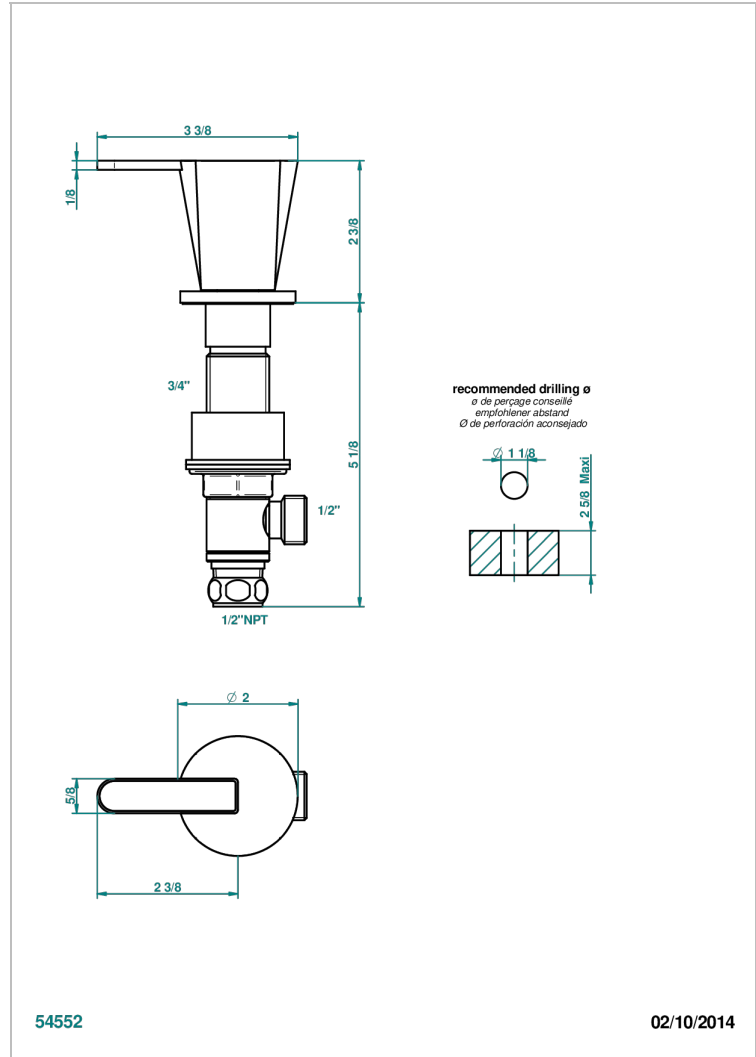

METAMORPHOSE CARBON

G6C-35/HUS

1/2" deck valve with trim for lavatory - Hot

CHARACTERISTIC

- Métamorphose Carbon
- 1/2" deck valve with trim for lavatory - Hot

AVAILABLE FINITIONS

Black ceram - D30
 Blush PVD - H62
 Brass color PVD - H49
 Brown bronze color PVD - F33
 Chrome polished - A02
 Copper antique matt, coated - H07