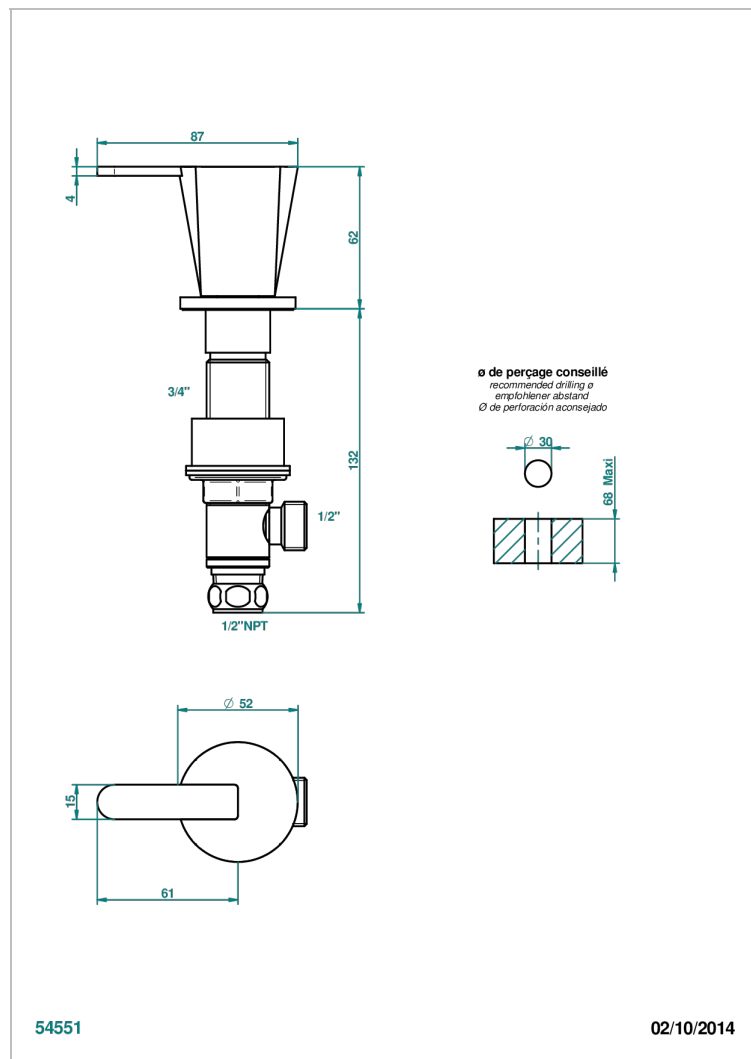

METAMORPHOSE WITH LEVER HANDLES

G6B-35/HUS

1/2" deck valve with trim for lavatory - Hot

CHARACTERISTIC

- Métamorphose with lever handles
- 1/2" deck valve with trim for lavatory - Hot

AVAILABLE FINITIONS

Black ceram - D30
Blush PVD - H62
Brass color PVD - H49
Brown bronze color PVD - F33
Chrome polished - A02
Copper antique matt, coated - H07