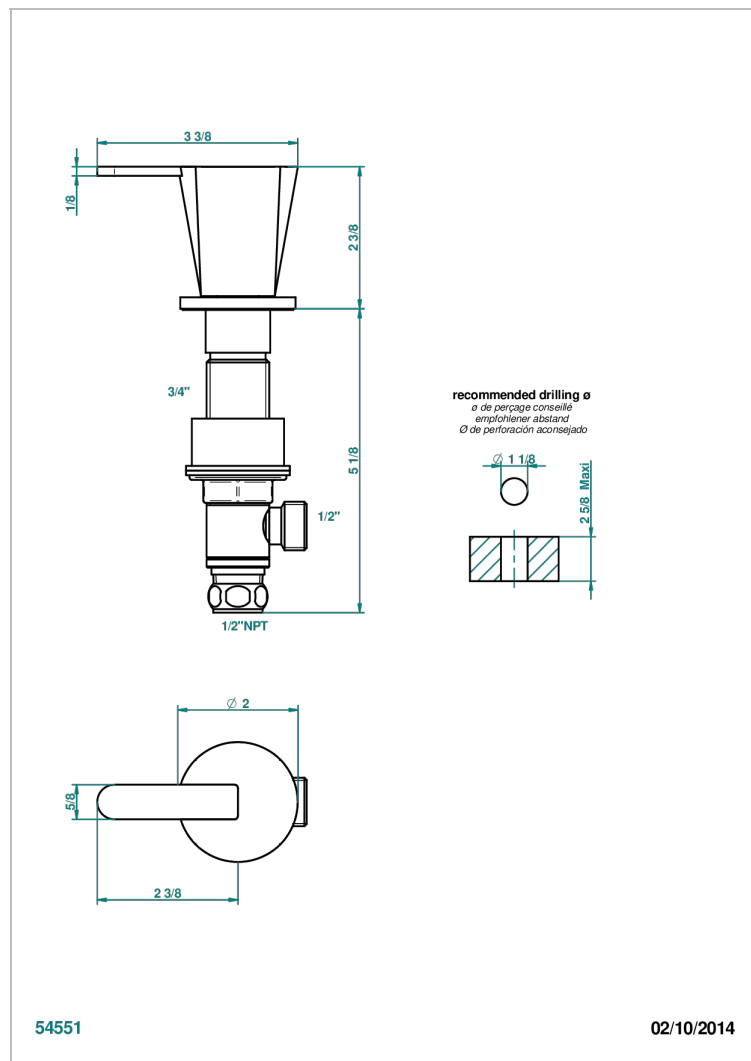

METAMORPHOSE WITH LEVER HANDLES

G6B-35/HUS

1/2" deck valve with trim for lavatory - Hot

CHARACTERISTIC

- Métamorphose with lever handles
- 1/2" deck valve with trim for lavatory - Hot

AVAILABLE FINITIONS

Black ceram - D30
 Blush PVD - H62
 Brass color PVD - H49
 Brown bronze color PVD - F33
 Chrome polished - A02
 Copper antique matt, coated - H07