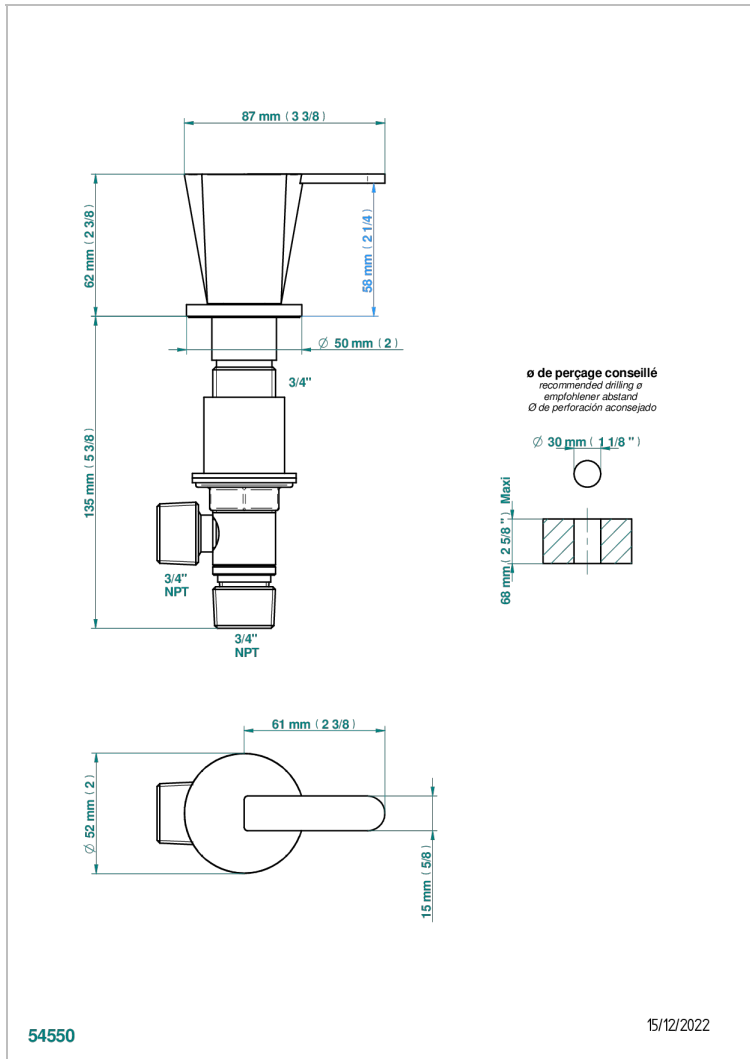

METAMORPHOSE WHITE CERAMIC

G6E-36/CUS

3/4" deck valve with trim - Cold

CHARACTERISTIC

- ASME : ASME A112.18.1-2011/CSA B125.1-11

STANDARDS

AVAILABLE FINITIONS

- Black ceram - D30
- Blush PVD - H62
- Brass color PVD - H49
- Brown bronze color PVD - F33
- Chrome polished - A02
- Copper antique matt, coated - H07

- Matt nickel (American satin) - C01
- Matt nickel color PVD - H56
- Nickel antique / Sovereign - H28
- Nickel color PVD - H55
- Nickel polished - B01
- Soft gold - F30

- Soft matt gold - F31
- Umber PVD - H66