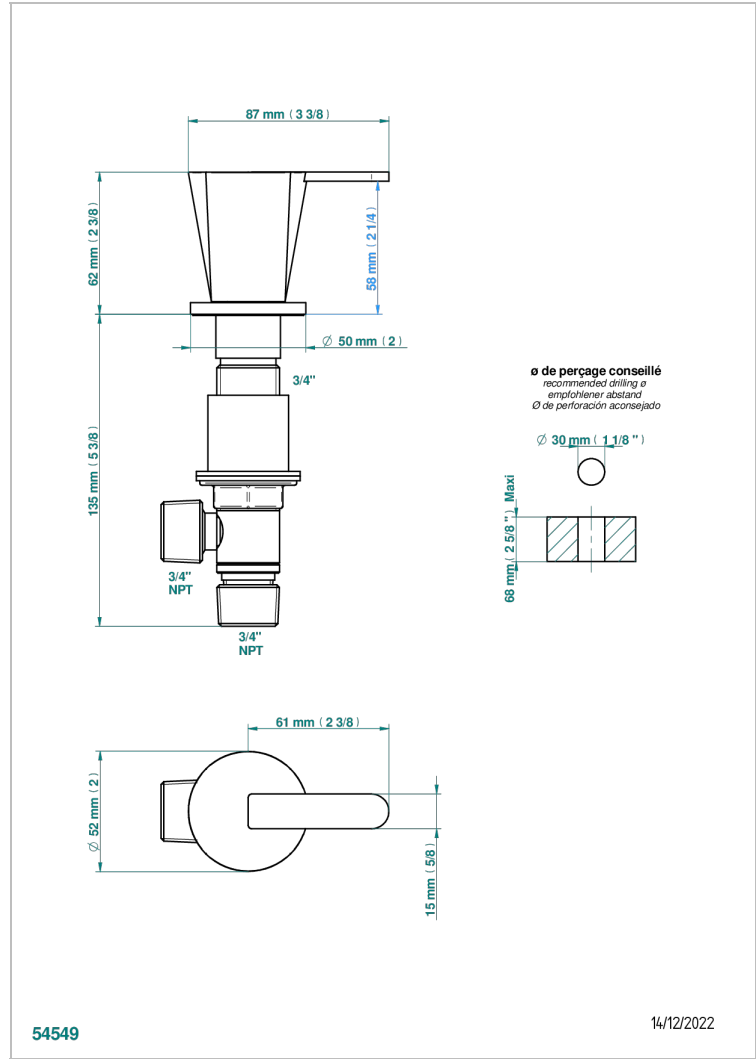

METAMORPHOSE BLACK CERAMIC

G6D-36/CUS

3/4" deck valve with trim - Cold

CHARACTERISTIC

- ASME : ASME A112.18.1-2011/CSA B125.1-11

STANDARDS

AVAILABLE FINITIONS

Black ceram - D30