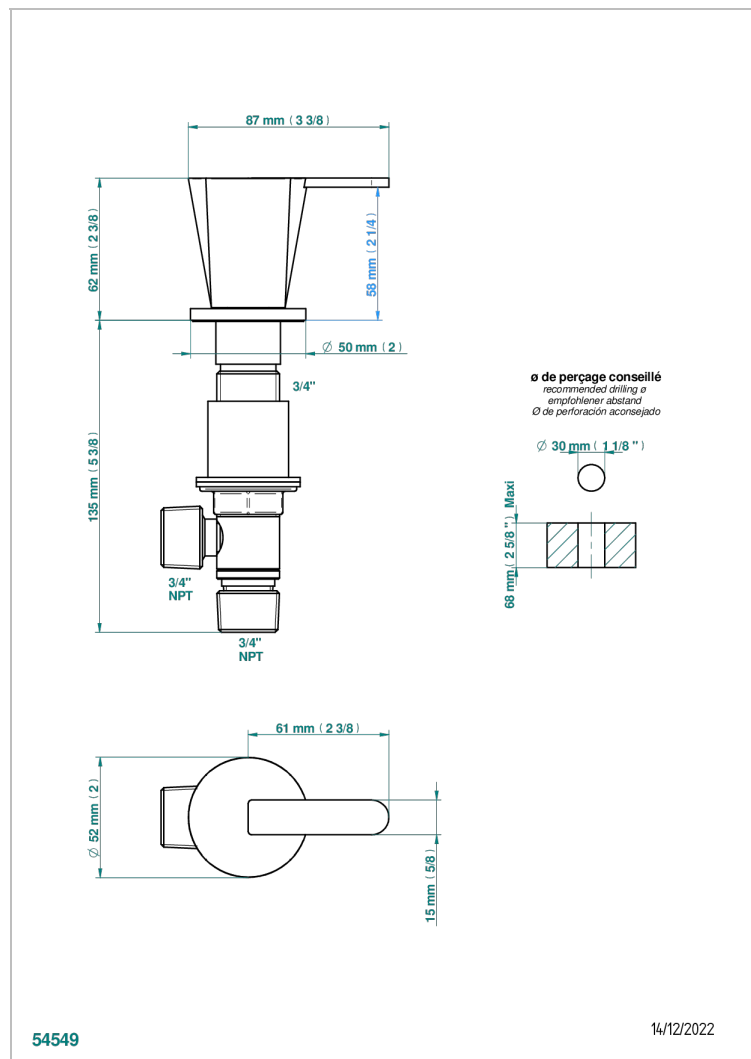

METAMORPHOSE BLACK CERAMIC

G6D-36/C

Rim mounted 3/4" valve, cold

CHARACTERISTIC

- Métamorphose Black Ceramic
- Rim mounted 3/4" valve, cold

AVAILABLE FINITIONS

Antique nickel - H28
Black ceram - D30
Blush PVD - H62
Brass color PVD - H49
Brown bronze color PVD - F33
Gold color PVD - H52