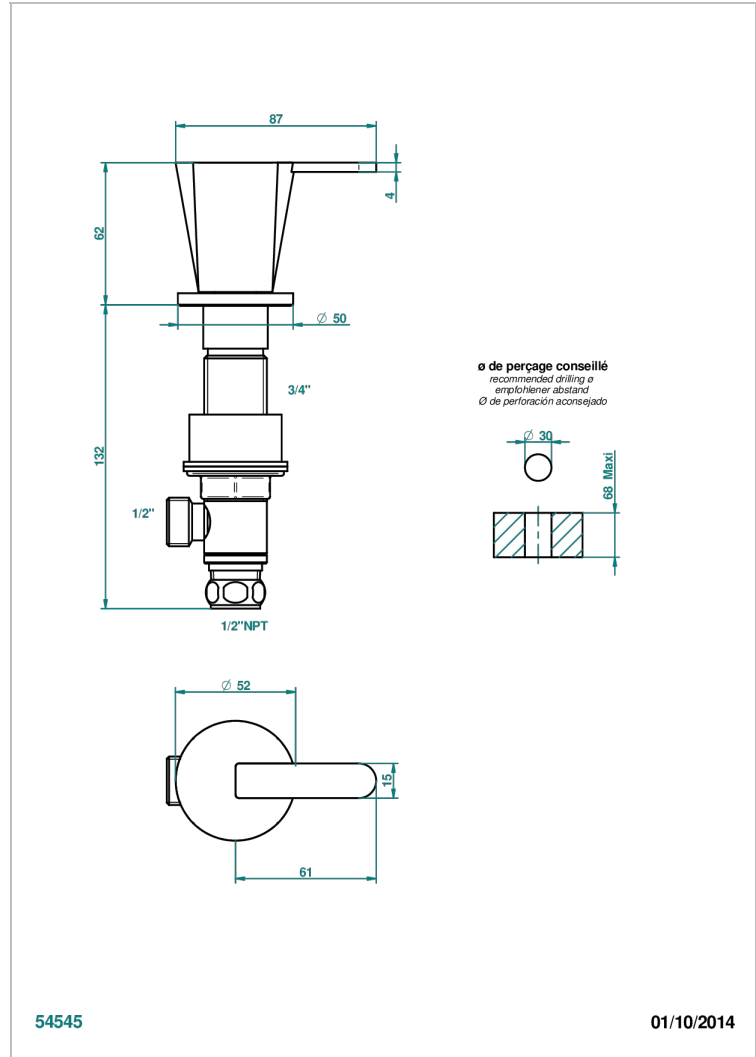

METAMORPHOSE BLACK CERAMIC

G6D-35/CUS

1/2" deck valve with trim for lavatory - Cold

CHARACTERISTIC

- Métamorphose Black Ceramic
- 1/2" deck valve with trim for lavatory - Cold

AVAILABLE FINITIONS

Black ceram - D30
Blush PVD - H62
Brass color PVD - H49
Brown bronze color PVD - F33
Chrome polished - A02
Copper antique matt, coated - H07