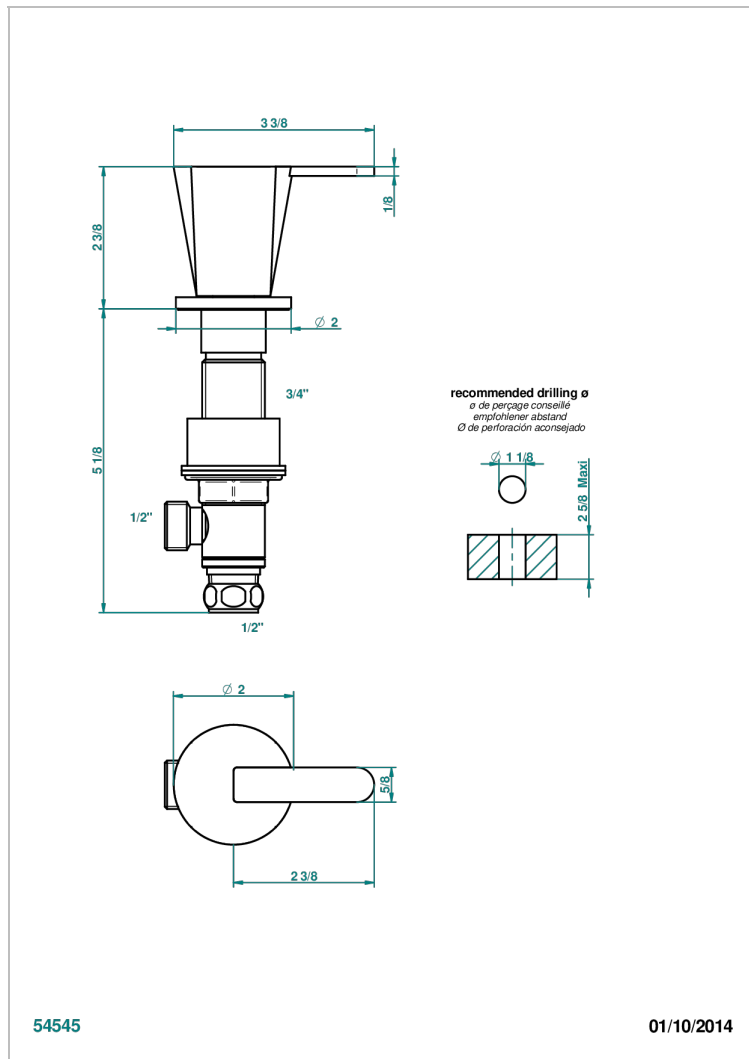

METAMORPHOSE BLACK CERAMIC

G6D-35/CUS

1/2" deck valve with trim for lavatory - Cold

CHARACTERISTIC

- Métamorphose Black Ceramic
- 1/2" deck valve with trim for lavatory - Cold

AVAILABLE FINITIONS

Black ceram - D30
 Blush PVD - H62
 Brass color PVD - H49
 Brown bronze color PVD - F33
 Chrome polished - A02
 Copper antique matt, coated - H07