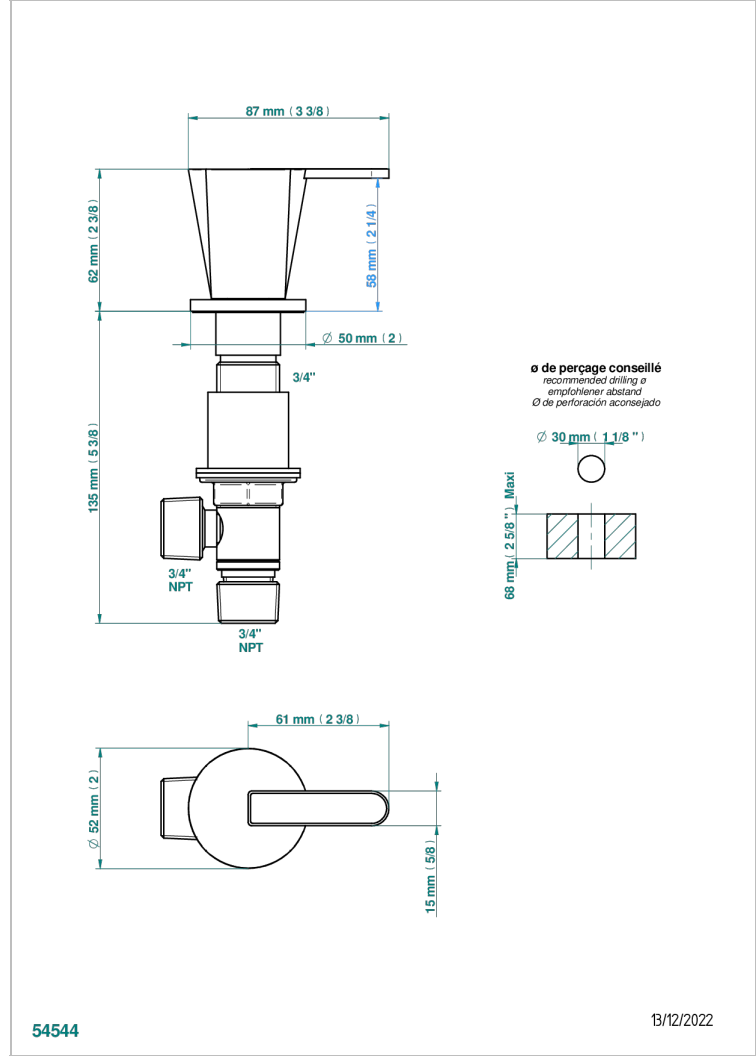

METAMORPHOSE CARBON

G6C-36/CUS

3/4" deck valve with trim - Cold

CHARACTERISTIC

- ASME : ASME A112.18.1-2011/CSA B125.1-11

STANDARDS

AVAILABLE FINITIONS

Black ceram - D30